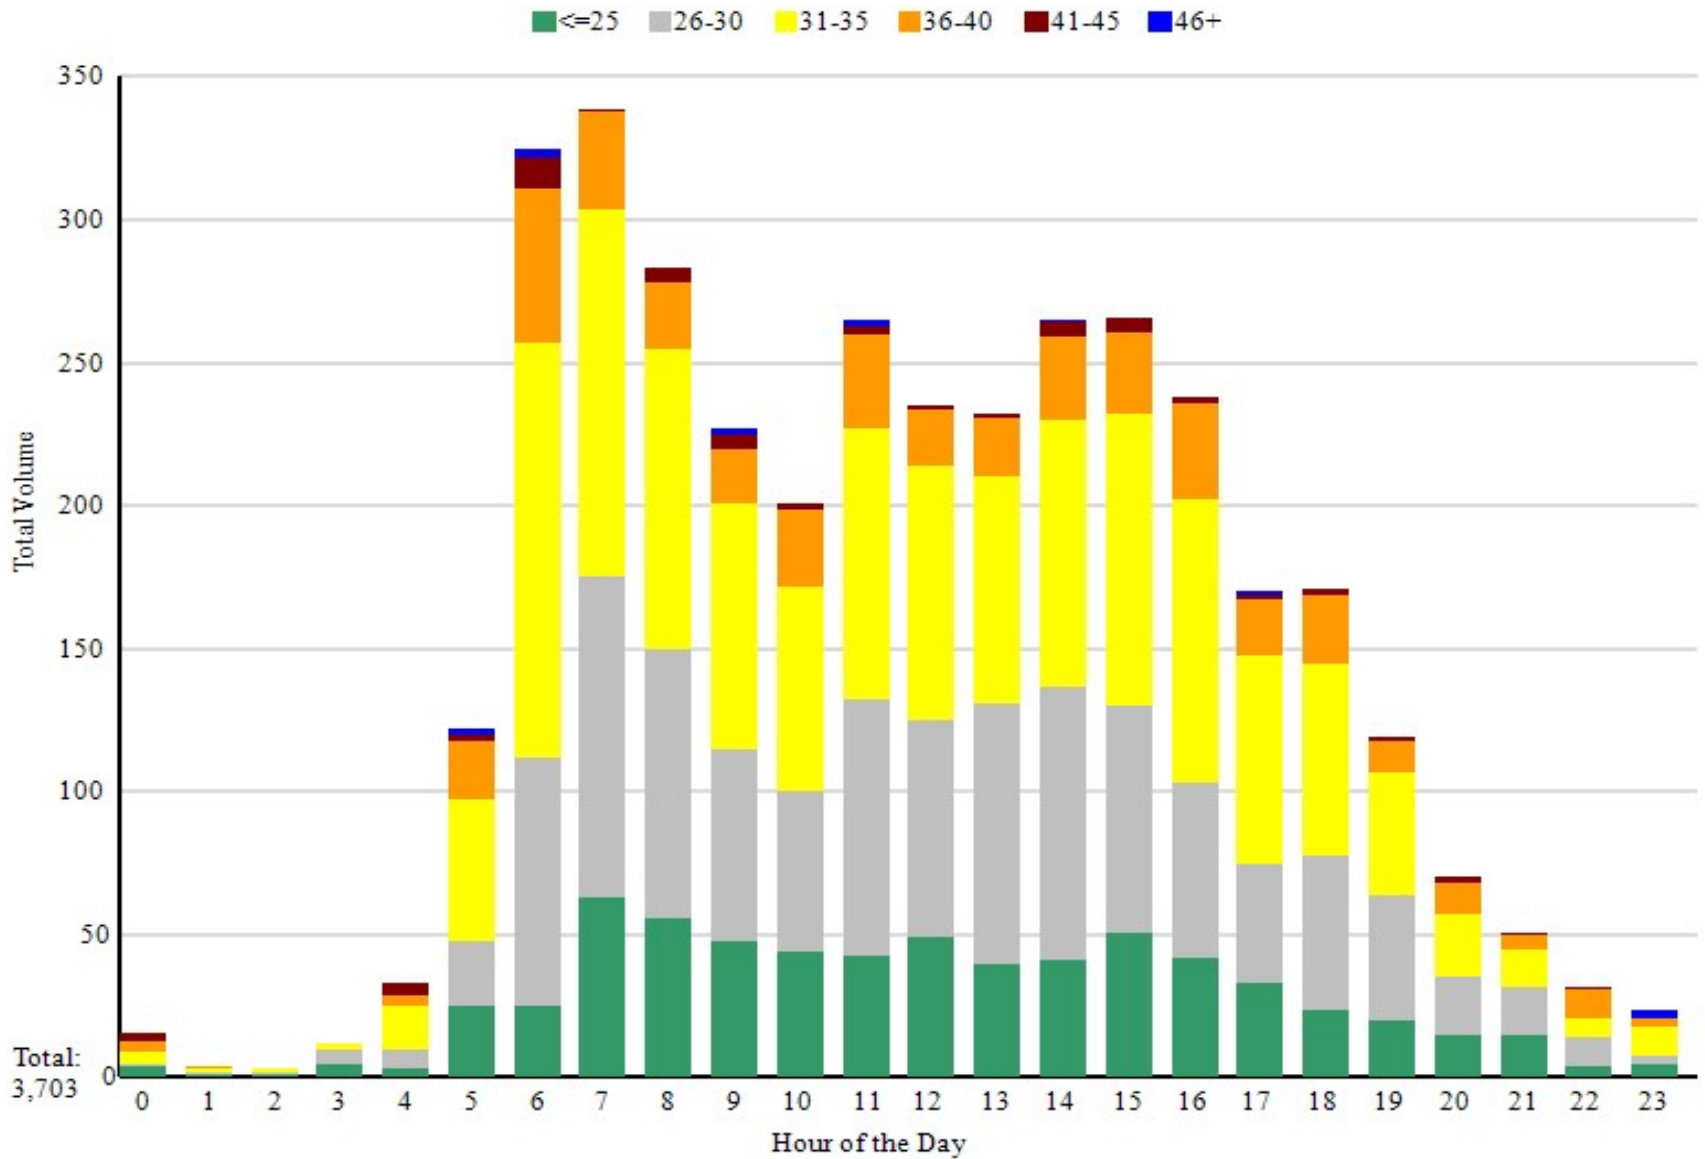

Speed Statistics		10 MPH Pace		Number Exceeding Limit				
Posted	25	Pace Speed	27 to 36	Speed	25+	35+	45+	Total
#At/Under Limit	657	# in Pace	2607	Number	2537	495	14	3046
# Over Limit	3046	% in Pace	70.4%	Percent	68.51%	13.36%	0.37%	82.25%
Average Speed	29.74	85% Percentile	35					

Place Currently Not Set  
Speed/Volume Graph

Location: Thurlow St at Kenneth Rd (eastbound) Zone: Residential  
Dates: 8/15/2022 to 8/22/2022 Speed Limit: 25 MPH

Travel Direction: E

**Place Currently Not Set  
Speed/Time/Volume Graph**

Location: Thurlow St at Kenneth Rd (eastbound) Zone: Residential  
 Dates: 8/15/2022 to 8/22/2022 Speed Limit: 25 MPH

Travel Direction: E

**Place Currently Not Set  
Traffic Summary Week**

Location: Thurlow St at Kenneth Rd (eastbound)  
8/15/2022 to 8/21/2022

Zone: Residential  
Travel Direction: E

	Mon 15 Aug	Tue 16 Aug	Wed 17 Aug	Thu 18 Aug	Fri 19 Aug	Sat 20 Aug	Sun 21 Aug	Weekday Average	Weekend Average
Midnight	0	1	0	2	2	7	3	1	5
1:00	0	1	1	0	0	2	0	0	1
2:00	0	0	1	0	1	1	0	0	0
3:00	0	1	0	2	3	1	1	1	1
4:00	0	5	8	10	6	3	1	5	2
5:00	22	25	18	22	17	9	9	20	9
6:00	58	64	53	62	56	21	11	58	16
7:00	64	62	59	57	55	25	17	59	21
8:00	42	39	41	41	58	29	33	44	31
9:00	31	29	30	22	52	32	31	32	31
10:00	26	31	34	32	16	29	33	27	31
11:00	39	42	36	34	46	27	41	39	34
12:00	30	32	26	32	44	33	38	32	35
13:00	35	36	21	44	36	35	25	34	30
14:00	37	55	36	44	36	33	24	41	28
15:00	44	40	45	38	41	36	22	41	29
16:00	47	33	35	39	35	27	22	37	24
17:00	24	28	22	30	27	17	22	26	19
18:00	16	30	26	27	22	32	18	24	25
19:00	14	13	15	21	19	19	18	16	18
20:00	11	13	10	4	12	9	11	10	10
21:00	7	9	4	6	10	7	8	7	7
22:00	9	3	3	6	4	2	5	5	3
23:00	3	5	5	1	4	4	2	3	3
<b>Totals</b>	<b>559</b>	<b>597</b>	<b>529</b>	<b>576</b>	<b>602</b>	<b>440</b>	<b>395</b>	<b>572</b>	<b>417</b>