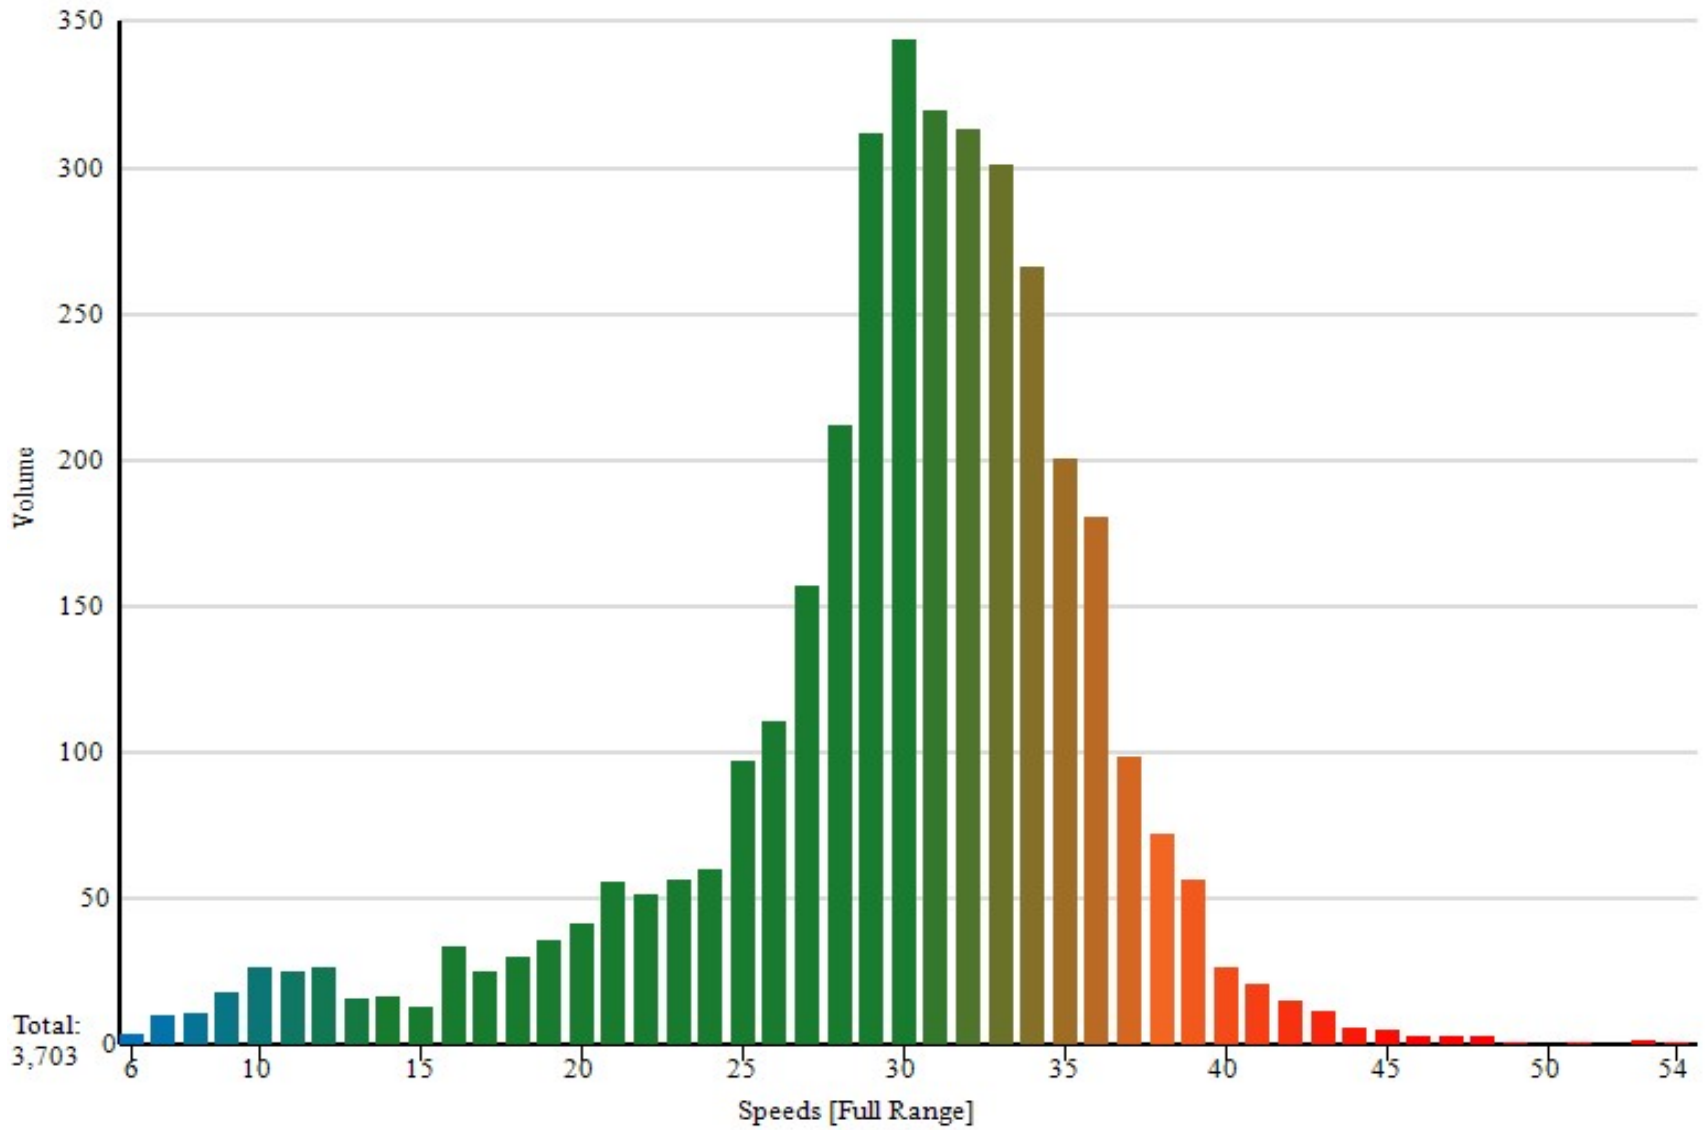

**Place Currently Not Set  
Traffic Survey Summary**

Location: Thurlow St at Kenneth Rd (eastbound)  
 Start Date: 8/15/2022  
 End Date: 8/22/2022

Zone: Residential  
 Start Time: 05:22:57  
 End Time: 03:47:10  
 Travel Direction: E

Speed	1 - 19	20 - 21	22 - 23	24 - 25	26 - 27	28 - 29	30 - 31	32 - 33	34 - 35	36 - 37	38 - 39	40 - 999
Volume	293	98	109	157	268	524	664	614	467	280	129	100
% of Total	7.91%	2.64%	2.94%	4.23%	7.23%	14.15%	17.93%	16.58%	12.61%	7.56%	3.48%	2.7%
									Total Vehicles: 3703			

Place Currently Not Set  
Speed/Volume Graph

Location: Thurlow St at Kenneth Rd (eastbound) Zone: Residential  
Dates: 8/15/2022 to 8/22/2022 Speed Limit: 25 MPH

Travel Direction: E

**Place Currently Not Set  
Speed/Time/Volume Graph**

Location: Thurlow St at Kenneth Rd (eastbound) Zone: Residential  
 Dates: 8/15/2022 to 8/22/2022 Speed Limit: 25 MPH

Travel Direction: E

**Place Currently Not Set  
Traffic Summary Week**

Location: Thurlow St at Kenneth Rd (eastbound)  
8/15/2022 to 8/21/2022