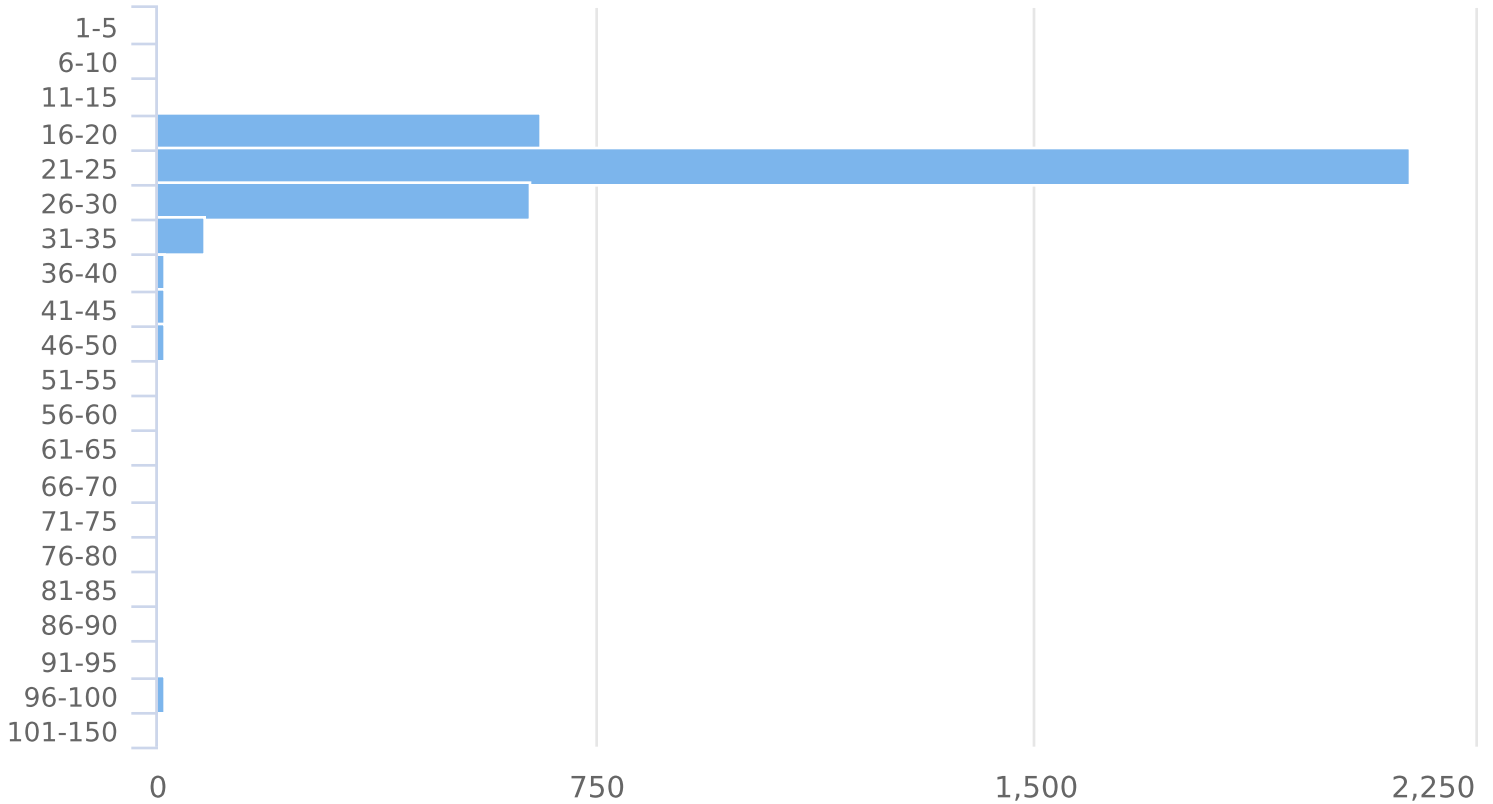

Start: 2023-10-05
End: 2023-10-23
Times: 0:00:00-23:59:59

Speed Bins: Size 5, Range 1 to 150
Time View: By Hour (Total Volumes)

Total Volume by Speed Distribution