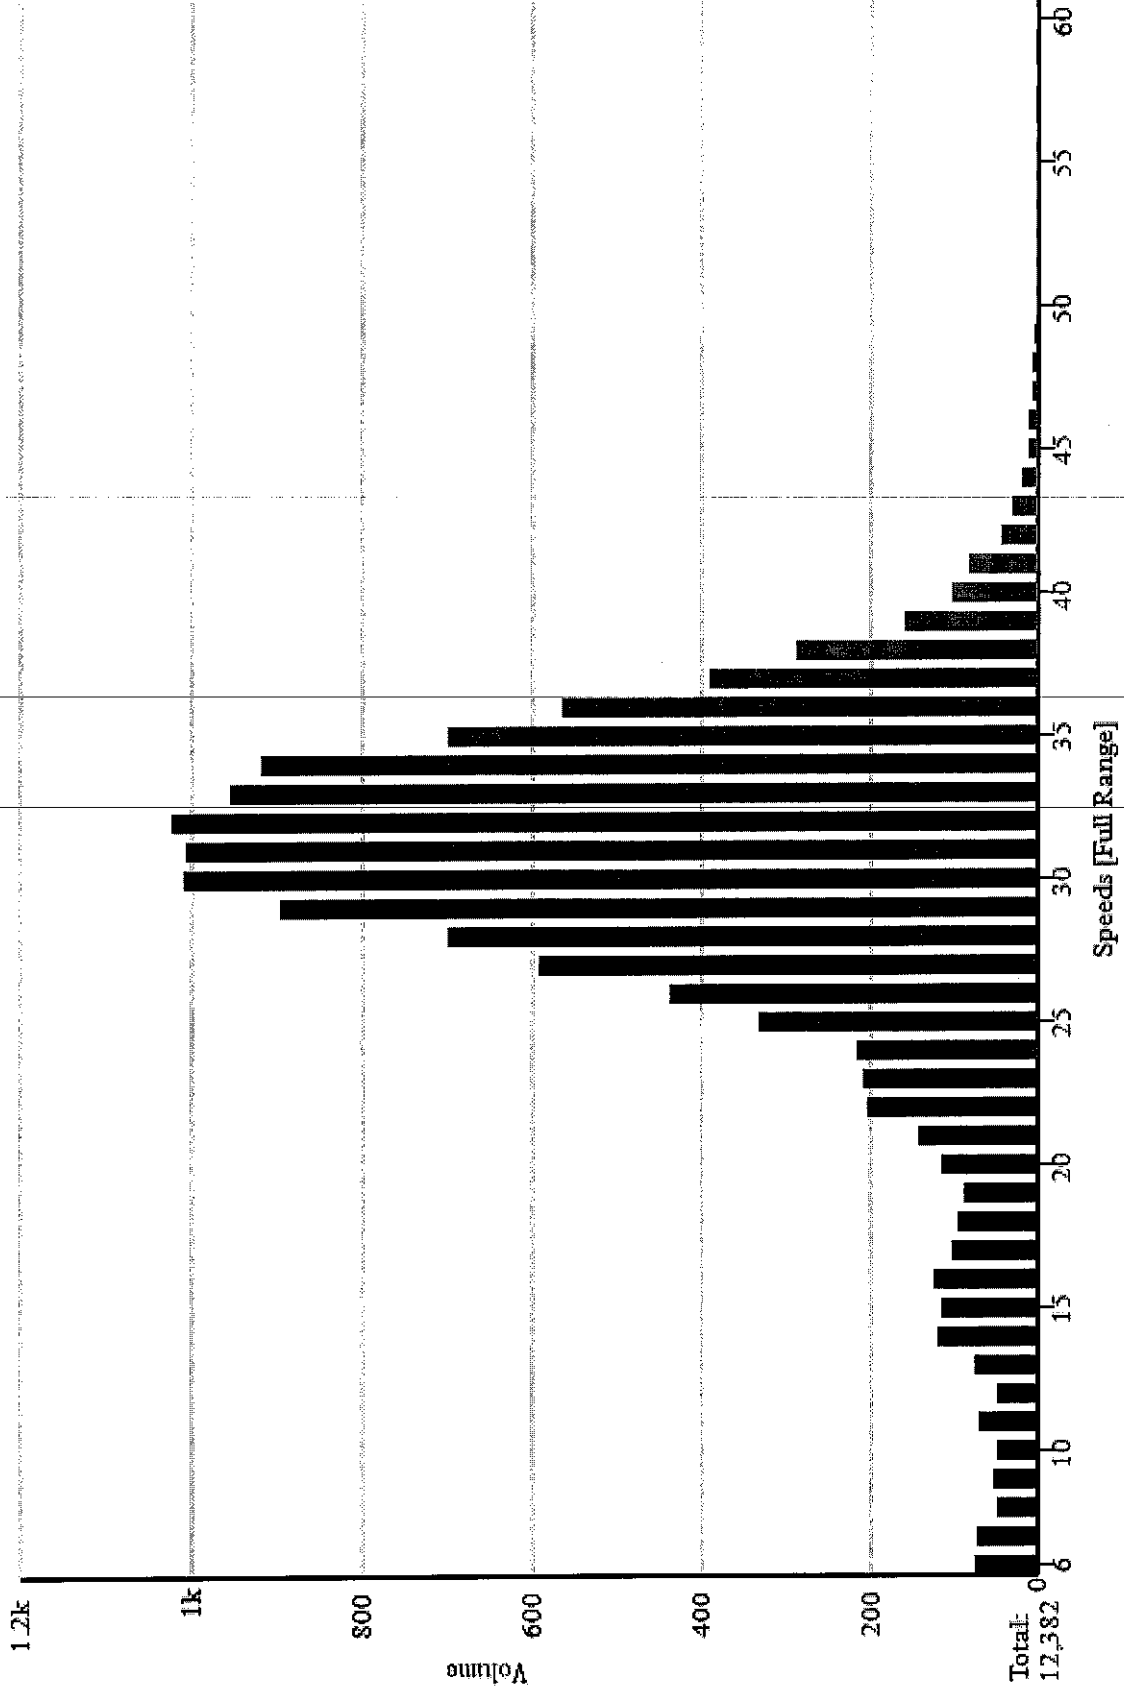

# Place Currently Not Set Speed/Volume Graph

Location: Jewett @ Warren  
Dates: 9/6/2023 to 9/22/2023

Zone: Residential  
Speed Limit: 25 MPH

Travel Direction: E

**Place Currently Not Set  
Traffic Survey Summary**

Location: Jewett @ Warren  
Start Date: 9/6/2023  
End Date: 9/22/2023

Zone: Residential  
Start Time: 21:25:19  
End Time: 17:11:54  
Travel Direction: E

Speed	1 - 19	20 - 21	22 - 23	24 - 25	26 - 27	28 - 29	30 - 31	32 - 33	34 - 35	36 - 37	38 - 39	40 - 999
Volume	1158	261	412	549	1032	1599	2018	1981	1618	957	447	350
% of Total	9.35%	2.1%	3.32%	4.43%	8.33%	12.91%	16.29%	15.99%	13.06%	7.72%	3.61%	2.82%
									Total Vehicles: 12382			

Speed Statistics		10 MPH Pace		Number Exceeding Limit				
Posted	25	Pace Speed	27 to 36	Speed	25+	35+	45+	Total
#At/Under Limit	2380	# in Pace	8376	Number	8248	1703	51	10002
# Over Limit	10002	% in Pace	67.64%	Percent	66.61%	13.75%	0.41%	80.77%
Average Speed	29.49	85% Percentile	35					

### Place Currently Not Set Speed/Time/Volume Graph

Travel Direction: E

Zone: Residential  
Speed Limit: 25 MPH

Location: Jewett @ Warren  
Dates: 9/6/2023 to 9/22/2023

≤25
  26-30
  31-35
  41-45
  46+

**Place Currently Not Set  
Traffic Summary Week**