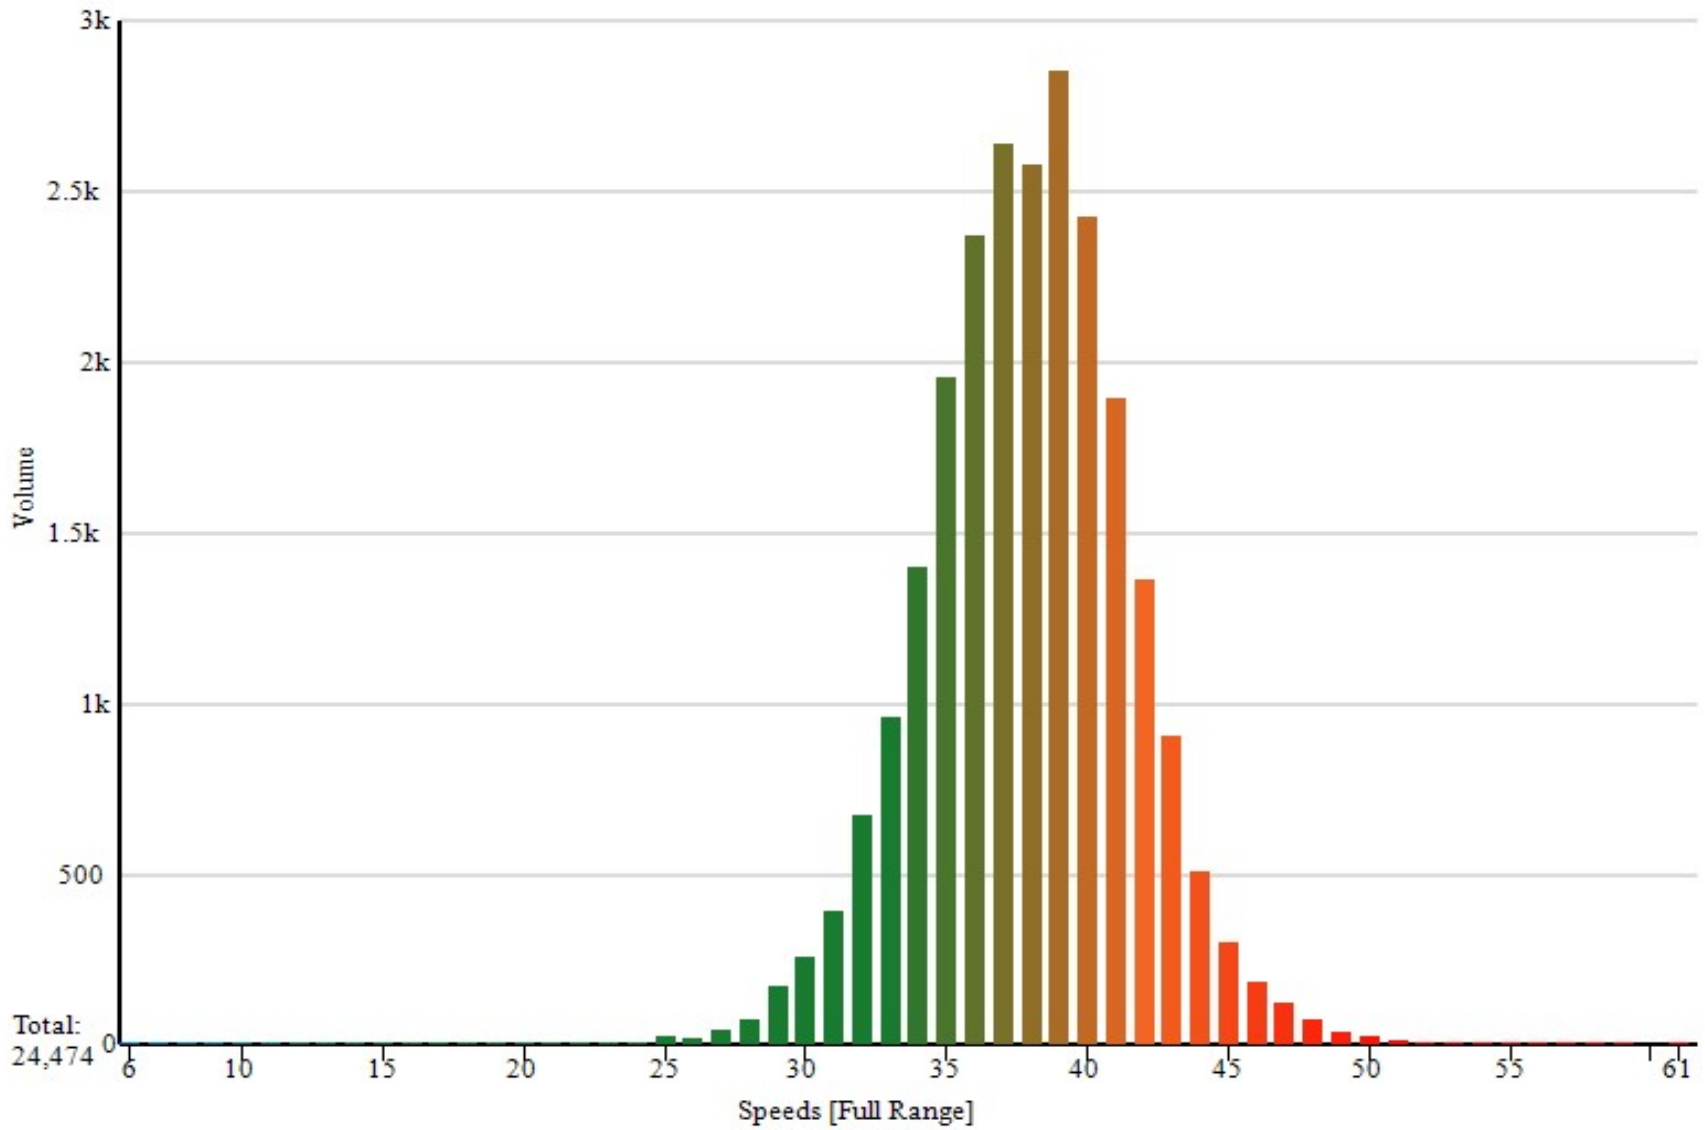

Speed	1 - 19	20 - 21	22 - 23	24 - 25	26 - 27	28 - 29	30 - 31	32 - 33	34 - 35	36 - 37	38 - 39	40 - 999
Volume	56	10	23	42	65	251	655	1637	3364	5020	5433	7918
% of Total	0.22%	0.04%	0.09%	0.17%	0.26%	1.02%	2.67%	6.68%	13.74%	20.51%	22.19%	32.35%
									Total Vehicles: 24474			

Speed Statistics		10 MPH Pace		Number Exceeding Limit				
Posted	35	Pace Speed	33 to 42	Speed	35+	45+	55+	Total
#At/Under Limit	6103	# in Pace	20476	Number	17875	487	9	18371
# Over Limit	18371	% in Pace	83.66%	Percent	73.03%	1.98%	0.03%	75.06%
Average Speed	37.8	85% Percentile	41					

Place Currently Not Set  
Speed/Volume Graph

Location: East Main at Pillsbury (eastbound)  
Dates: 8/5/2022 to 8/11/2022

Zone: Residential  
Speed Limit: 35 MPH

Travel Direction: E

**Place Currently Not Set  
Speed/Time/Volume Graph**