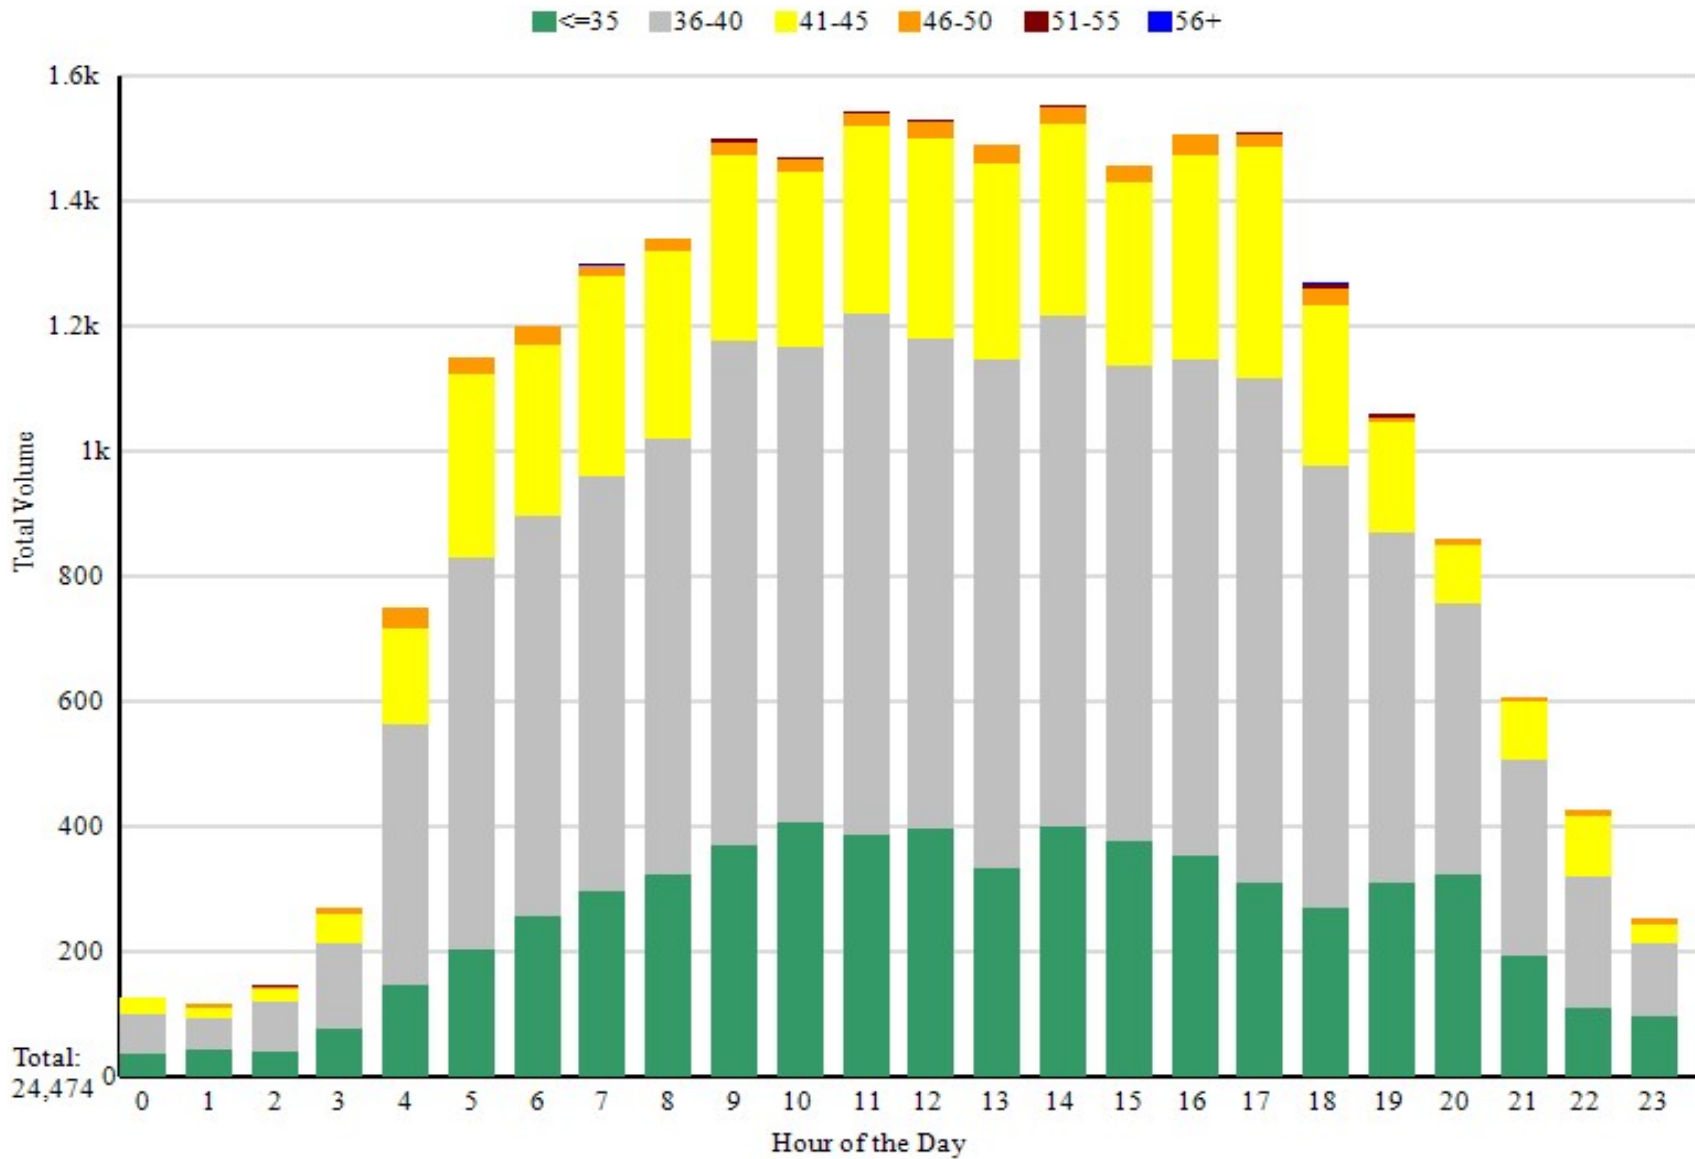

Speed Statistics		10 MPH Pace		Number Exceeding Limit				
Posted	35	Pace Speed	33 to 42	Speed	35+	45+	55+	Total
#At/Under Limit	6103	# in Pace	20476	Number	17875	487	9	18371
# Over Limit	18371	% in Pace	83.66%	Percent	73.03%	1.98%	0.03%	75.06%
Average Speed	37.8	85% Percentile	41					

Place Currently Not Set  
Speed/Volume Graph

Location: East Main at Pillsbury (eastbound)  
Dates: 8/5/2022 to 8/11/2022

Zone: Residential  
Speed Limit: 35 MPH

Travel Direction: E

**Place Currently Not Set  
Speed/Time/Volume Graph**

Location: East Main at Pillsbury (eastbound)  
Dates: 8/5/2022 to 8/11/2022

Zone: Residential  
Speed Limit: 35 MPH

Travel Direction: E

**Place Currently Not Set  
Traffic Summary Week**

Location: East Main at Pillsbury (eastbound)  
8/5/2022 to 8/11/2022

Zone: Residential  
Travel Direction: E

	Fri 05 Aug	Sat 06 Aug	Sun 07 Aug	Mon 08 Aug	Tue 09 Aug	Wed 10 Aug	Thu 11 Aug	Weekday Average	Weekend Average
Midnight	0	27	32	17	17	12	22	13	29
1:00	0	20	30	14	14	17	24	13	25
2:00	0	20	25	21	19	30	32	20	22
3:00	0	29	25	53	53	61	50	43	27
4:00	0	79	58	160	159	146	150	123	68
5:00	0	137	109	239	214	222	232	181	123
6:00	0	210	134	211	217	213	218	171	172
7:00	0	221	192	222	212	225	229	177	206
8:00	0	233	221	231	224	217	215	177	227
9:00	0	232	262	255	251	245	255	201	247
10:00	0	253	250	257	230	229	252	193	251
11:00	0	266	260	252	241	256	271	204	263
12:00	0	263	243	258	272	252	243	205	253
13:00	0	239	251	245	248	240	270	200	245
14:00	0	241	259	253	256	282	265	211	250
15:00	0	242	234	260	244	241	238	196	238
16:00	0	250	244	271	269	243	231	202	247
17:00	0	240	228	252	275	260	255	208	234
18:00	0	217	189	220	208	213	224	173	203
19:00	2	178	155	158	173	192	203	145	166
20:00	140	122	136	128	145	145	46	120	129
21:00	101	121	96	97	95	97	0	78	108
22:00	88	86	64	66	65	60	0	55	75
23:00	45	51	38	34	45	43	0	33	44
<b>Totals</b>	<b>376</b>	<b>3977</b>	<b>3735</b>	<b>4174</b>	<b>4146</b>	<b>4141</b>	<b>3925</b>	<b>3352</b>	<b>3856</b>