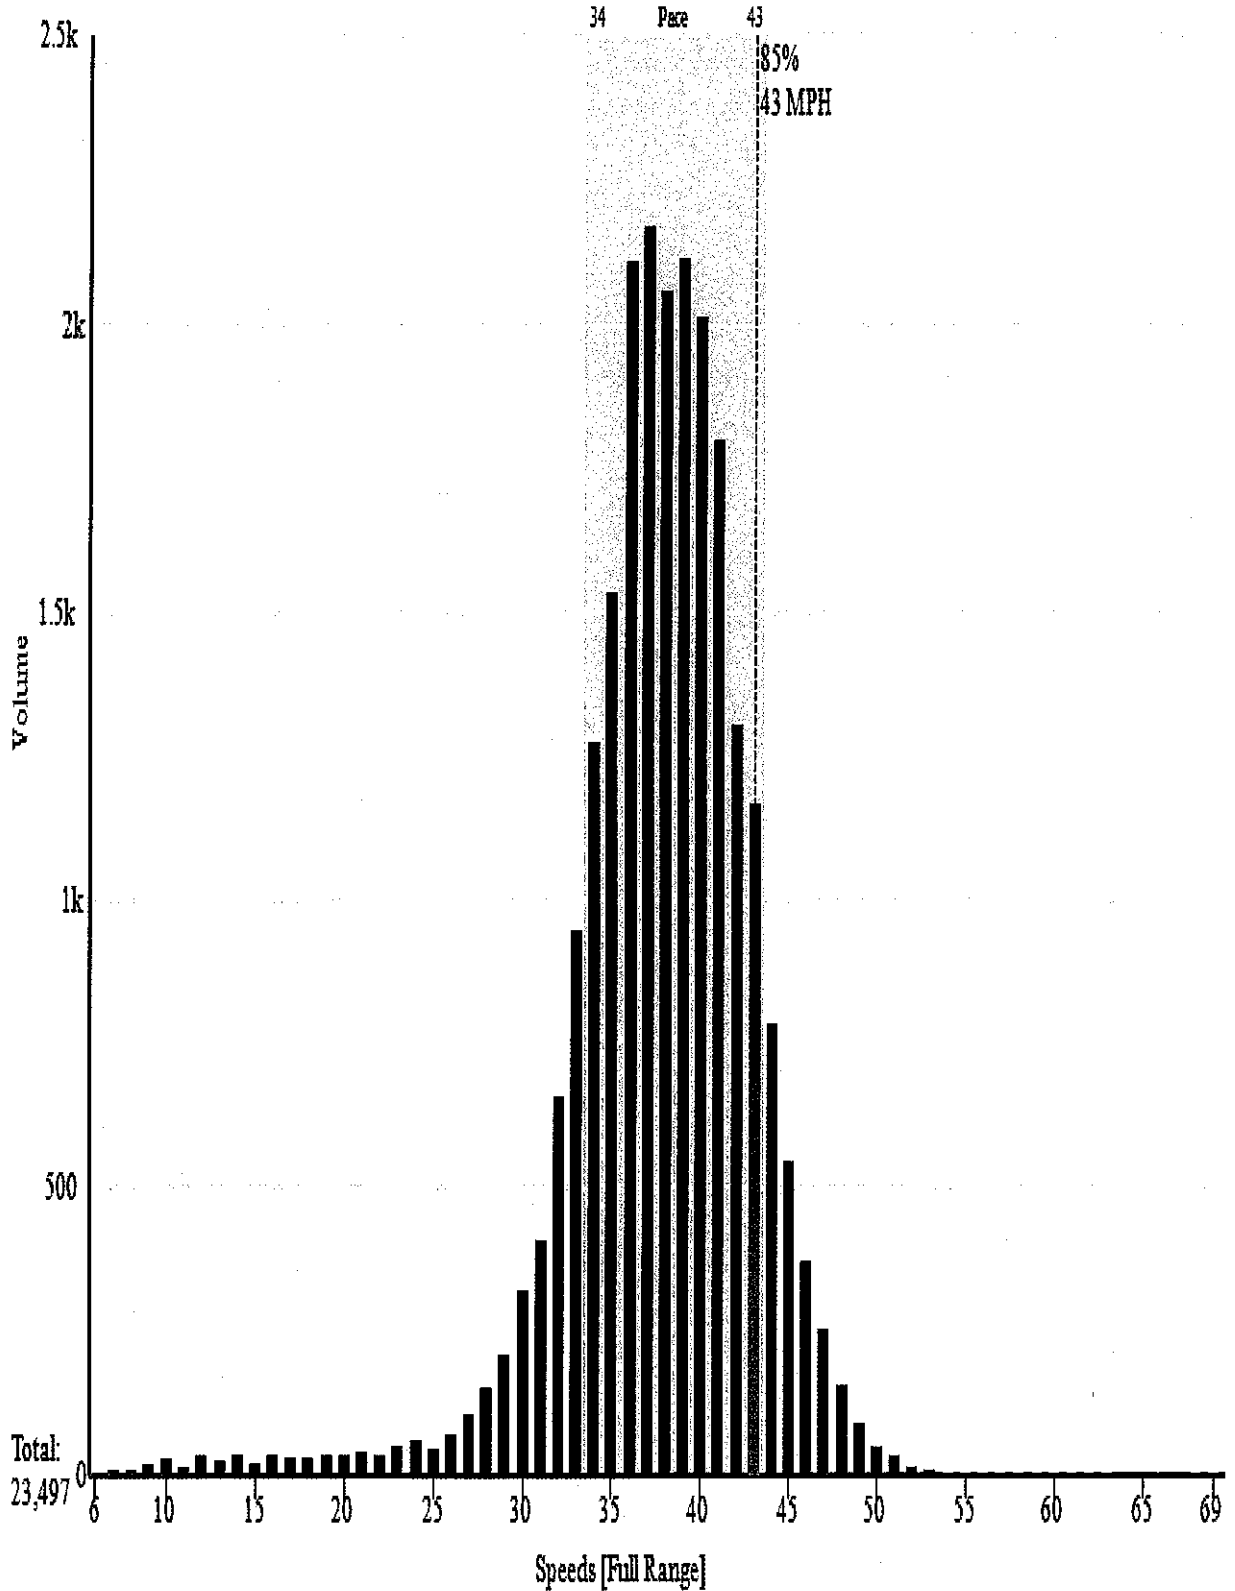

Speed Statistics		10 MPH Pace		Number Exceeding Limit				
Posted	35	Pace Speed	34 to 43	Speed	35+	45+	55+	Total
#At/Under Limit	6362	# in Pace	17551	Number	16076	1035	24	17135
# Over Limit	17135	% in Pace	74.69%	Percent	68.41%	4.4%	0.1%	72.92%
Average Speed	37.67	85% Percentile	43					

**Place Currently Not Set
Speed/Time/Volume Graph**

Location: Central St. @ Harmony
Dates: 4/5/2021 to 4/12/2021

Zone: Residential
Speed Limit: 35 MPH

Travel Direction: N

≤35
 36-40
 41-45
 46-50
 51-55
 56+

Place Currently Not Set
Speed/Volume Graph

Location: Central St. @ Harmony
Dates: 4/5/2021 to 4/12/2021
85th Percentile: 43 MPH

Zone: Residential
Speed Limit: 35 MPH
Pace: 34 to 43

Travel Direction: N

**Place Currently Not Set
Selective Time Survey**

Combined Totals:
5788

Selective Time Survey Mask

All data from the survey is masked to show only that 'time frame' of interest. Daily totals represent the visible unmasked data.