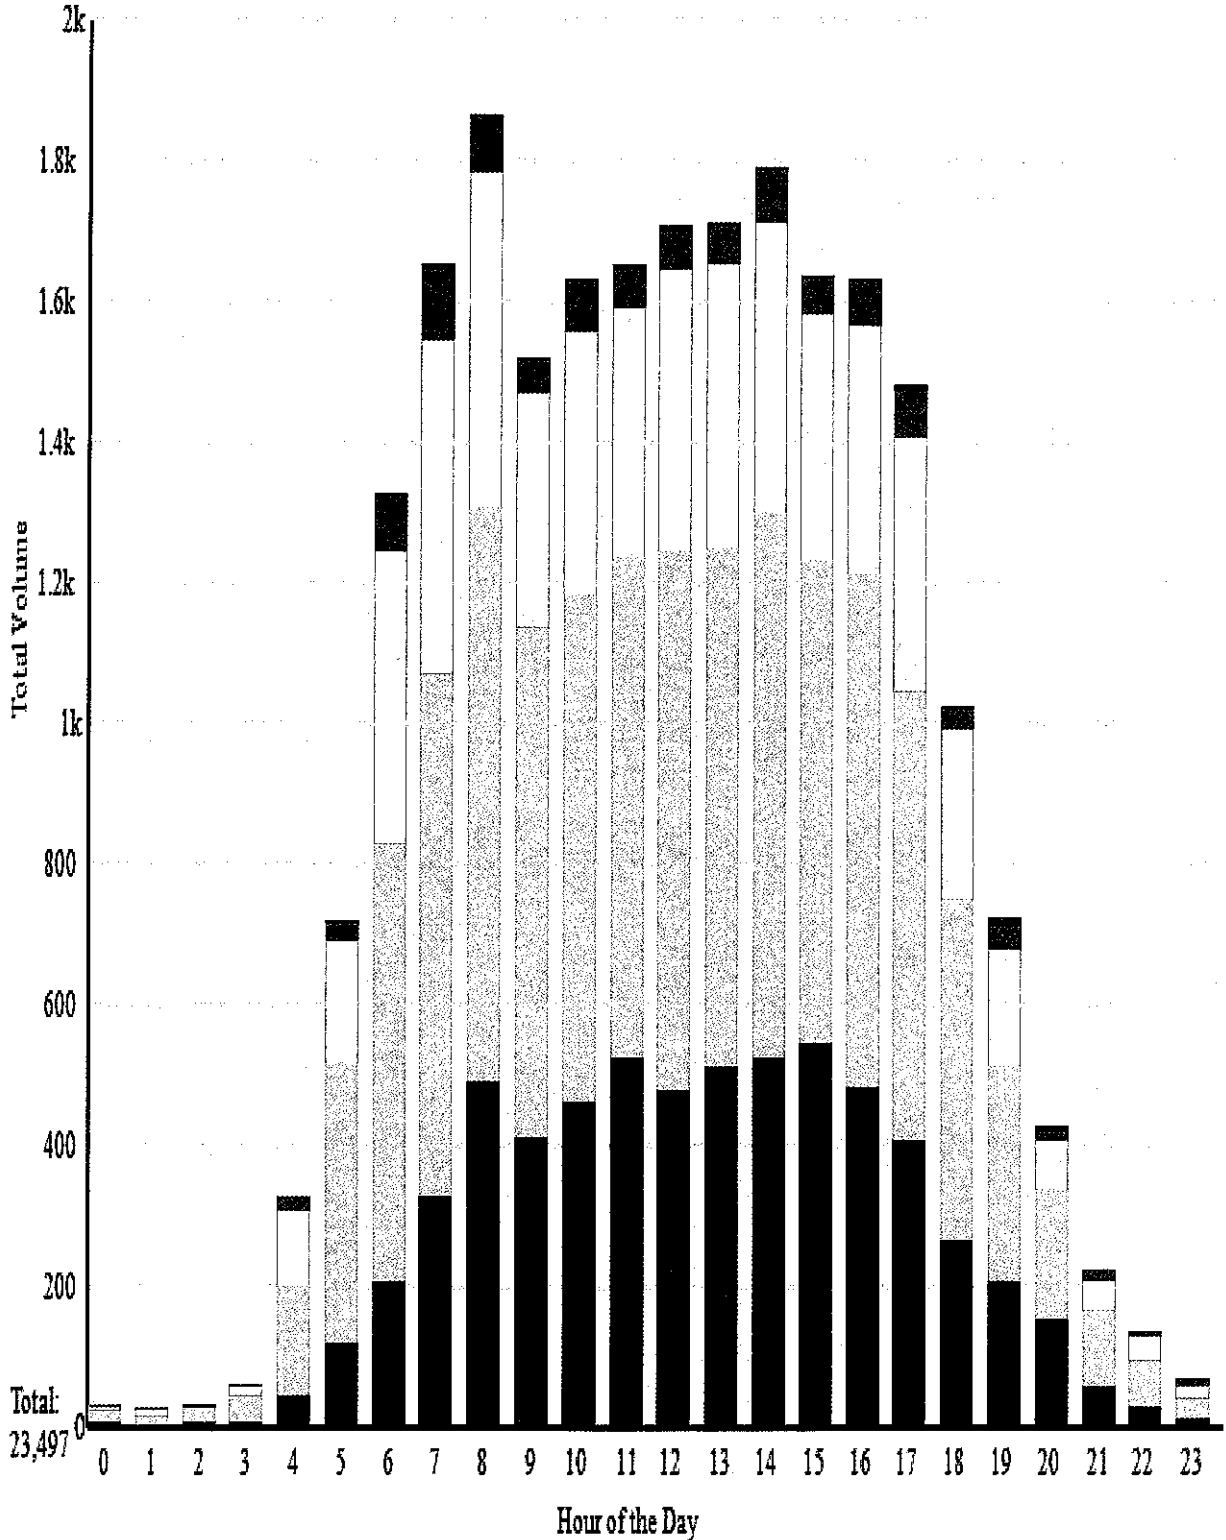

Speed	1 - 19	20 - 21	22 - 23	24 - 25	26 - 27	28 - 29	30 - 31	32 - 33	34 - 35	36 - 37	38 - 39	40 - 999
Volume	373	83	88	114	185	368	732	1609	2810	4281	4176	8678
% of Total	1.58%	0.35%	0.37%	0.48%	0.78%	1.56%	3.11%	6.84%	11.95%	18.21%	17.77%	36.93%
									Total Vehicles: 23497			

Speed Statistics		10 MPH Pace		Number Exceeding Limit				
Posted	35	Pace Speed	34 to 43	Speed	35+	45+	55+	Total
#At/Under Limit	6362	# in Pace	17551	Number	16076	1035	24	17135
# Over Limit	17135	% in Pace	74.69%	Percent	68.41%	4.4%	0.1%	72.92%
Average Speed	37.67	85% Percentile	43					

**Place Currently Not Set
Speed/Time/Volume Graph**

Location: Central St. @ Harmony
Dates: 4/5/2021 to 4/12/2021

Zone: Residential
Speed Limit: 35 MPH

Travel Direction: N

≤35
 36-40
 41-45
 46-50
 51-55
 56+

Combined Totals:
5788

Selective Time Survey Mask

All data from the survey is masked to show only that 'time frame' of interest. Daily totals represent the visible unmasked data.