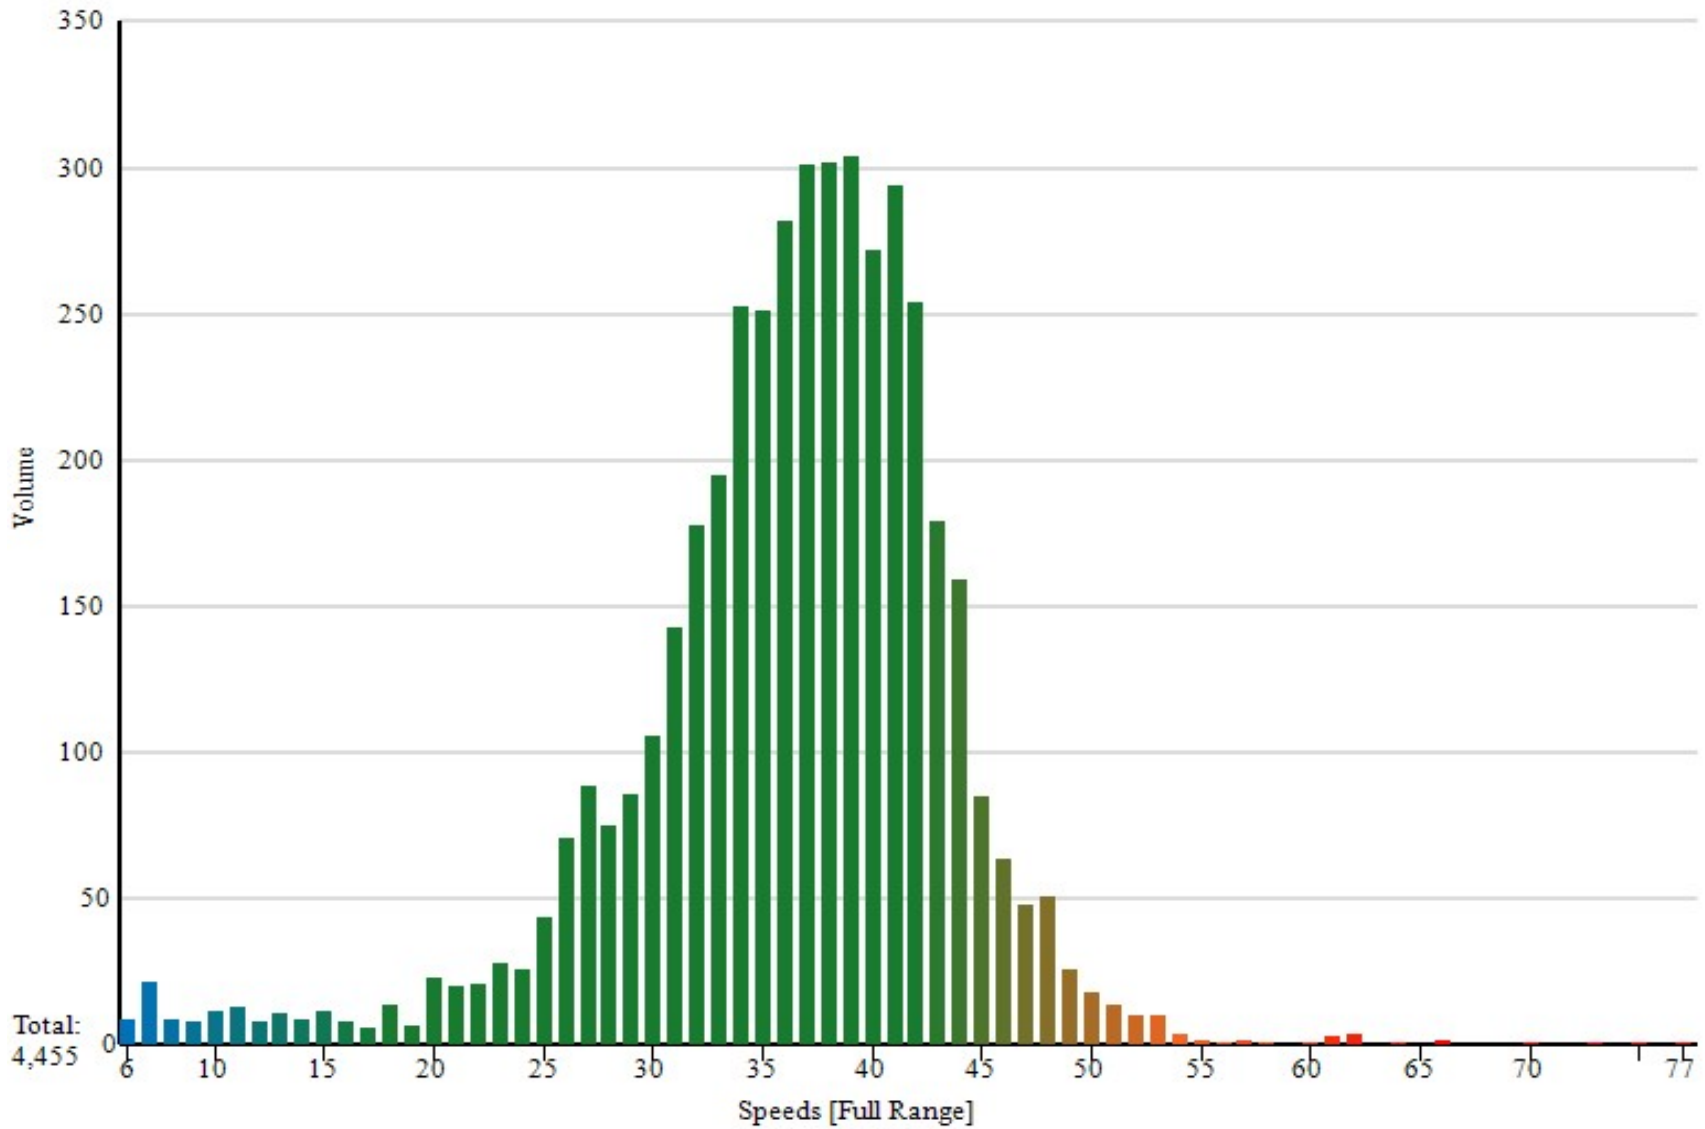

**Place Currently Not Set
Traffic Survey Summary**

Location: Central at Hart northbound
 Start Date: 6/23/2022
 End Date: 6/29/2022

Zone: Residential
 Start Time: 10:49:03
 End Time: 10:23:25
 Travel Direction: N

Speed	1 - 19	20 - 21	22 - 23	24 - 25	26 - 27	28 - 29	30 - 31	32 - 33	34 - 35	36 - 37	38 - 39	40 - 999
Volume	148	43	49	70	160	161	249	373	504	583	606	1509
% of Total	3.32%	0.96%	1.09%	1.57%	3.59%	3.61%	5.58%	8.37%	11.31%	13.08%	13.6%	33.87%
									Total Vehicles: 4455			

Speed Statistics		10 MPH Pace		Number Exceeding Limit				
Posted	35	Pace Speed	33 to 42	Speed	35+	45+	55+	Total
#At/Under Limit	1757	# in Pace	2708	Number	2432	247	19	2698
# Over Limit	2698	% in Pace	60.78%	Percent	54.59%	5.54%	0.42%	60.56%
Average Speed	36.21	85% Percentile	43					

Place Currently Not Set
Speed/Volume Graph

Location: Central at Hart northbound
Dates: 6/23/2022 to 6/29/2022

Zone: Residential
Speed Limit: 35 MPH

Travel Direction: N

**Place Currently Not Set
Speed/Time/Volume Graph**