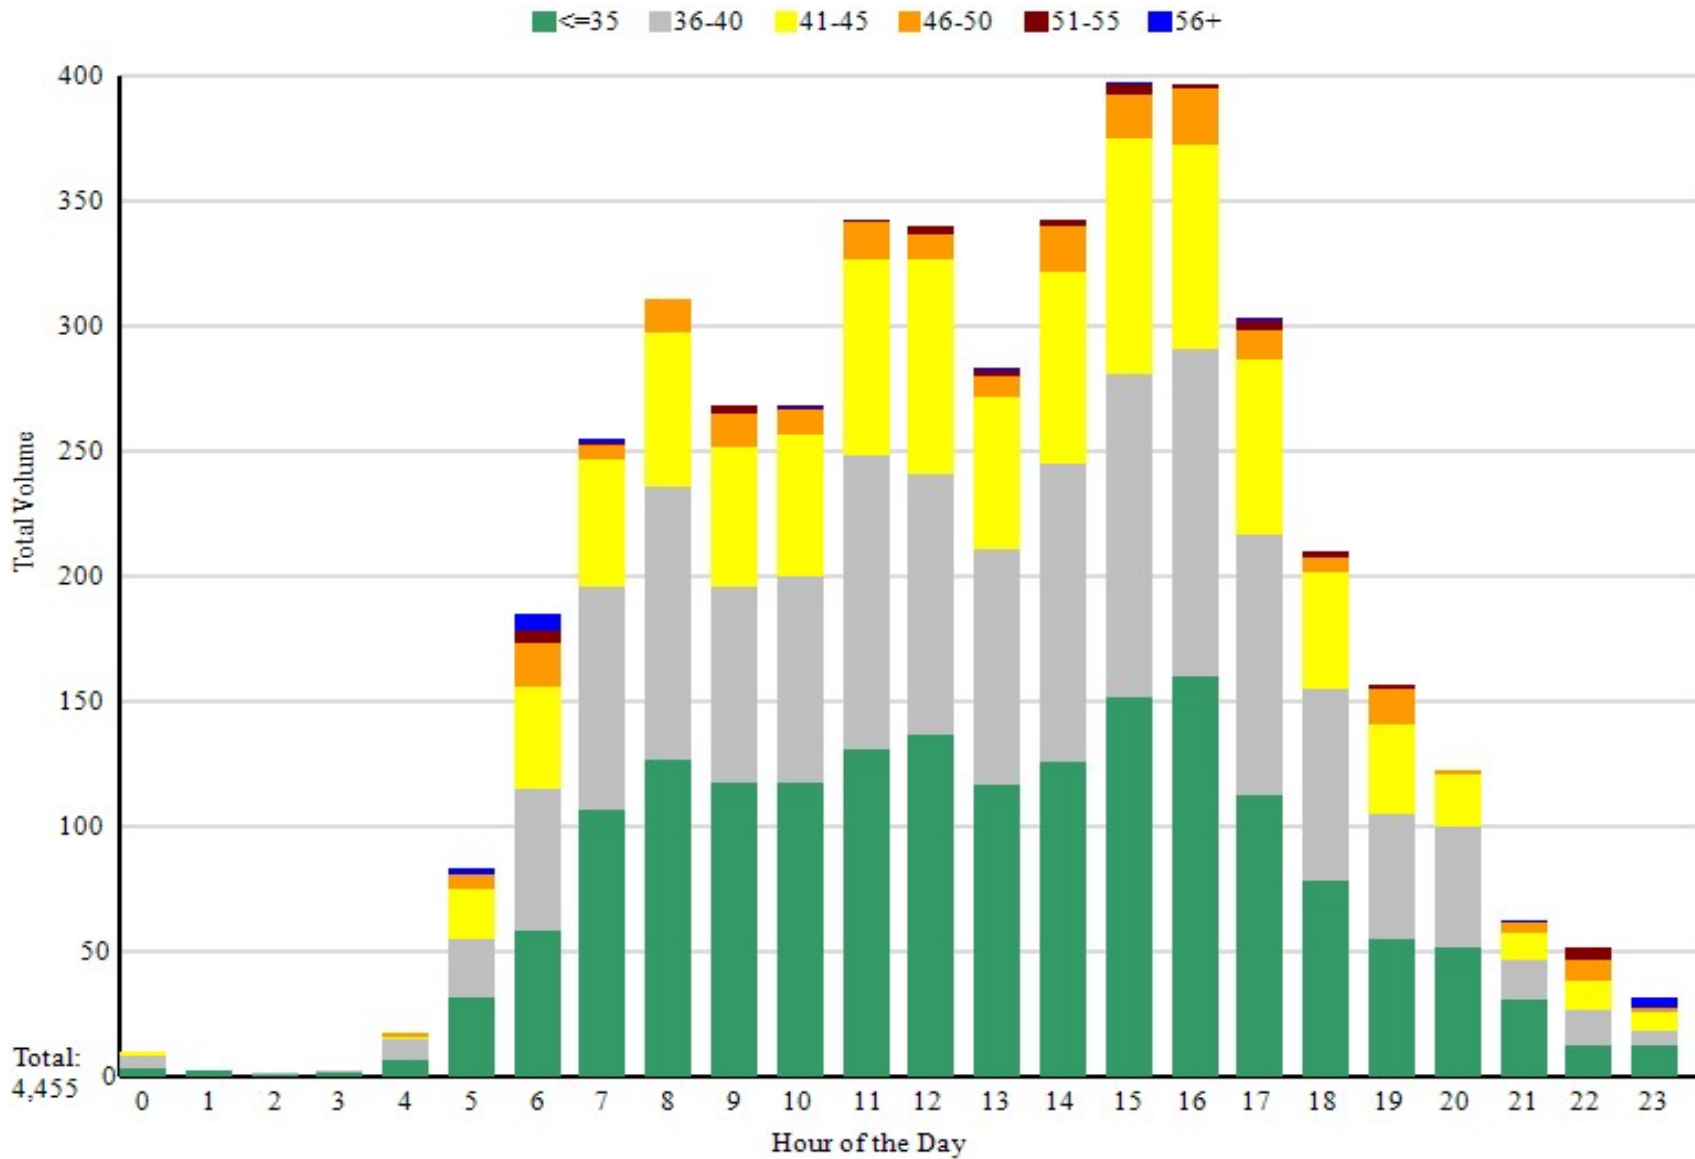

Speed Statistics		10 MPH Pace		Number Exceeding Limit				
Posted	35	Pace Speed	33 to 42	Speed	35+	45+	55+	Total
#At/Under Limit	1757	# in Pace	2708	Number	2432	247	19	2698
# Over Limit	2698	% in Pace	60.78%	Percent	54.59%	5.54%	0.42%	60.56%
Average Speed	36.21	85% Percentile	43					

Place Currently Not Set
Speed/Volume Graph

Location: Central at Hart northbound
Dates: 6/23/2022 to 6/29/2022

Zone: Residential
Speed Limit: 35 MPH

Travel Direction: N

**Place Currently Not Set
Speed/Time/Volume Graph**

Location: Central at Hart northbound
Dates: 6/23/2022 to 6/29/2022

Zone: Residential
Speed Limit: 35 MPH

Travel Direction: N

**Place Currently Not Set
Traffic Summary Week**

Location: Central at Hart northbound
6/23/2022 to 6/29/2022

Zone: Residential
Travel Direction: N

	Thu 23 Jun	Fri 24 Jun	Sat 25 Jun	Sun 26 Jun	Mon 27 Jun	Tue 28 Jun	Wed 29 Jun	Weekday Average	Weekend Average
Midnight	0	0	4	3	1	0	2	0	3
1:00	0	1	0	0	1	0	1	0	0
2:00	0	0	2	0	0	0	0	0	1
3:00	0	1	0	0	0	1	1	0	0
4:00	0	1	2	2	3	4	6	2	2
5:00	0	23	7	4	12	23	15	14	5
6:00	0	43	22	11	35	40	34	30	16
7:00	0	45	28	32	54	55	41	39	30
8:00	0	43	36	79	39	59	55	39	57
9:00	0	34	43	49	44	52	47	35	46
10:00	14	47	50	54	42	46	16	33	52
11:00	82	52	51	43	58	57	0	49	47
12:00	61	51	67	52	58	51	0	44	59
13:00	50	53	52	37	39	53	0	39	44
14:00	64	79	42	36	60	62	0	53	39
15:00	85	75	35	34	81	88	0	65	34
16:00	94	75	40	25	73	90	0	66	32
17:00	57	58	53	35	41	60	0	43	44
18:00	41	52	20	37	27	33	0	30	28
19:00	23	29	39	19	14	33	0	19	29
20:00	17	21	27	22	11	25	0	14	24
21:00	11	14	13	4	6	15	0	9	8
22:00	13	15	6	5	5	8	0	8	5
23:00	3	11	2	5	5	6	0	5	3
Totals	615	823	641	588	709	861	218	645	614