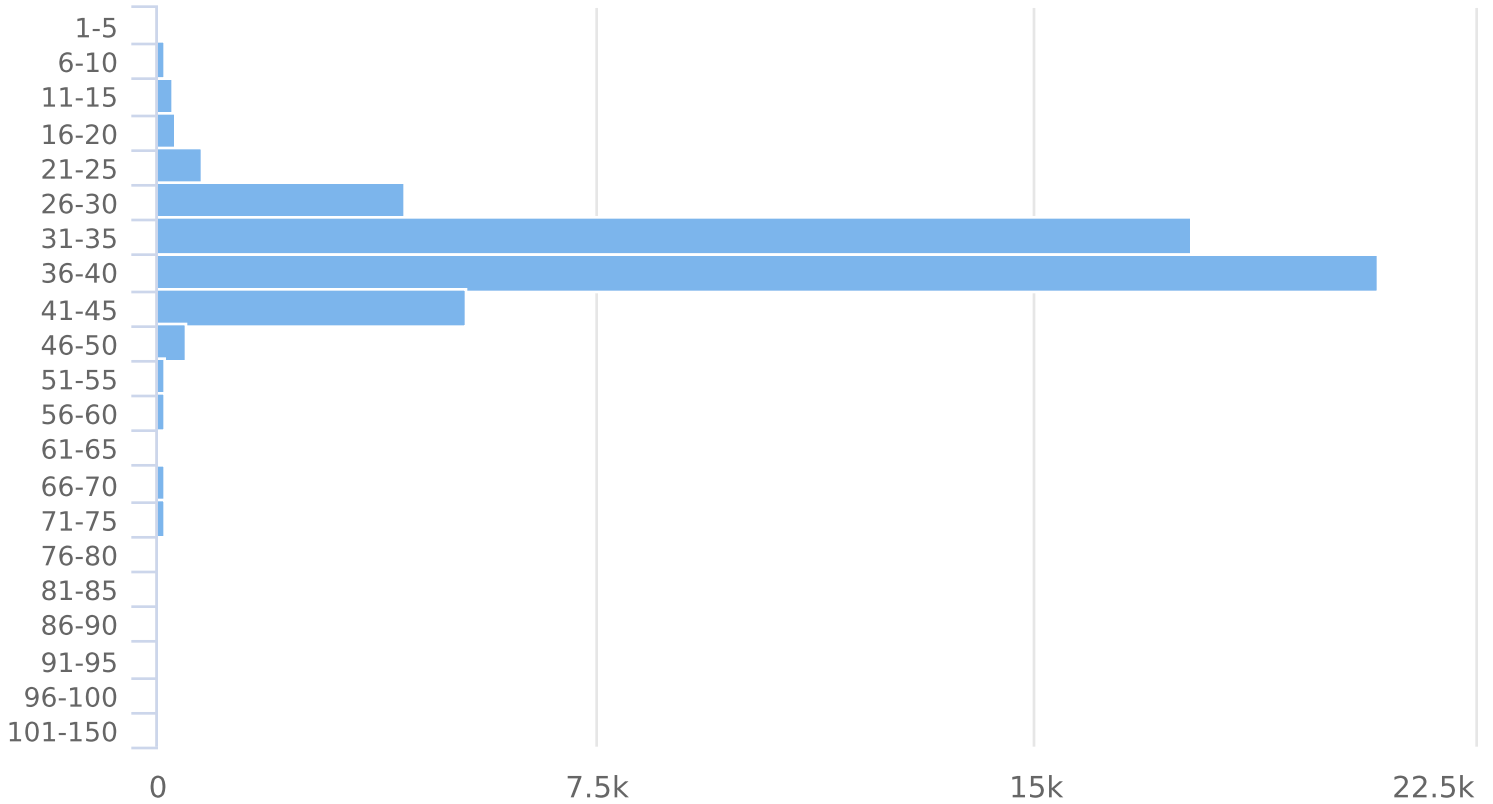

Start: 2022-10-05
End: 2022-10-28
Times: 0:00-23:59

Speed Bins: Size 5, Range 1 to 150
Time View: By Hour (Total Volumes)

Total Volume by Speed Distribution