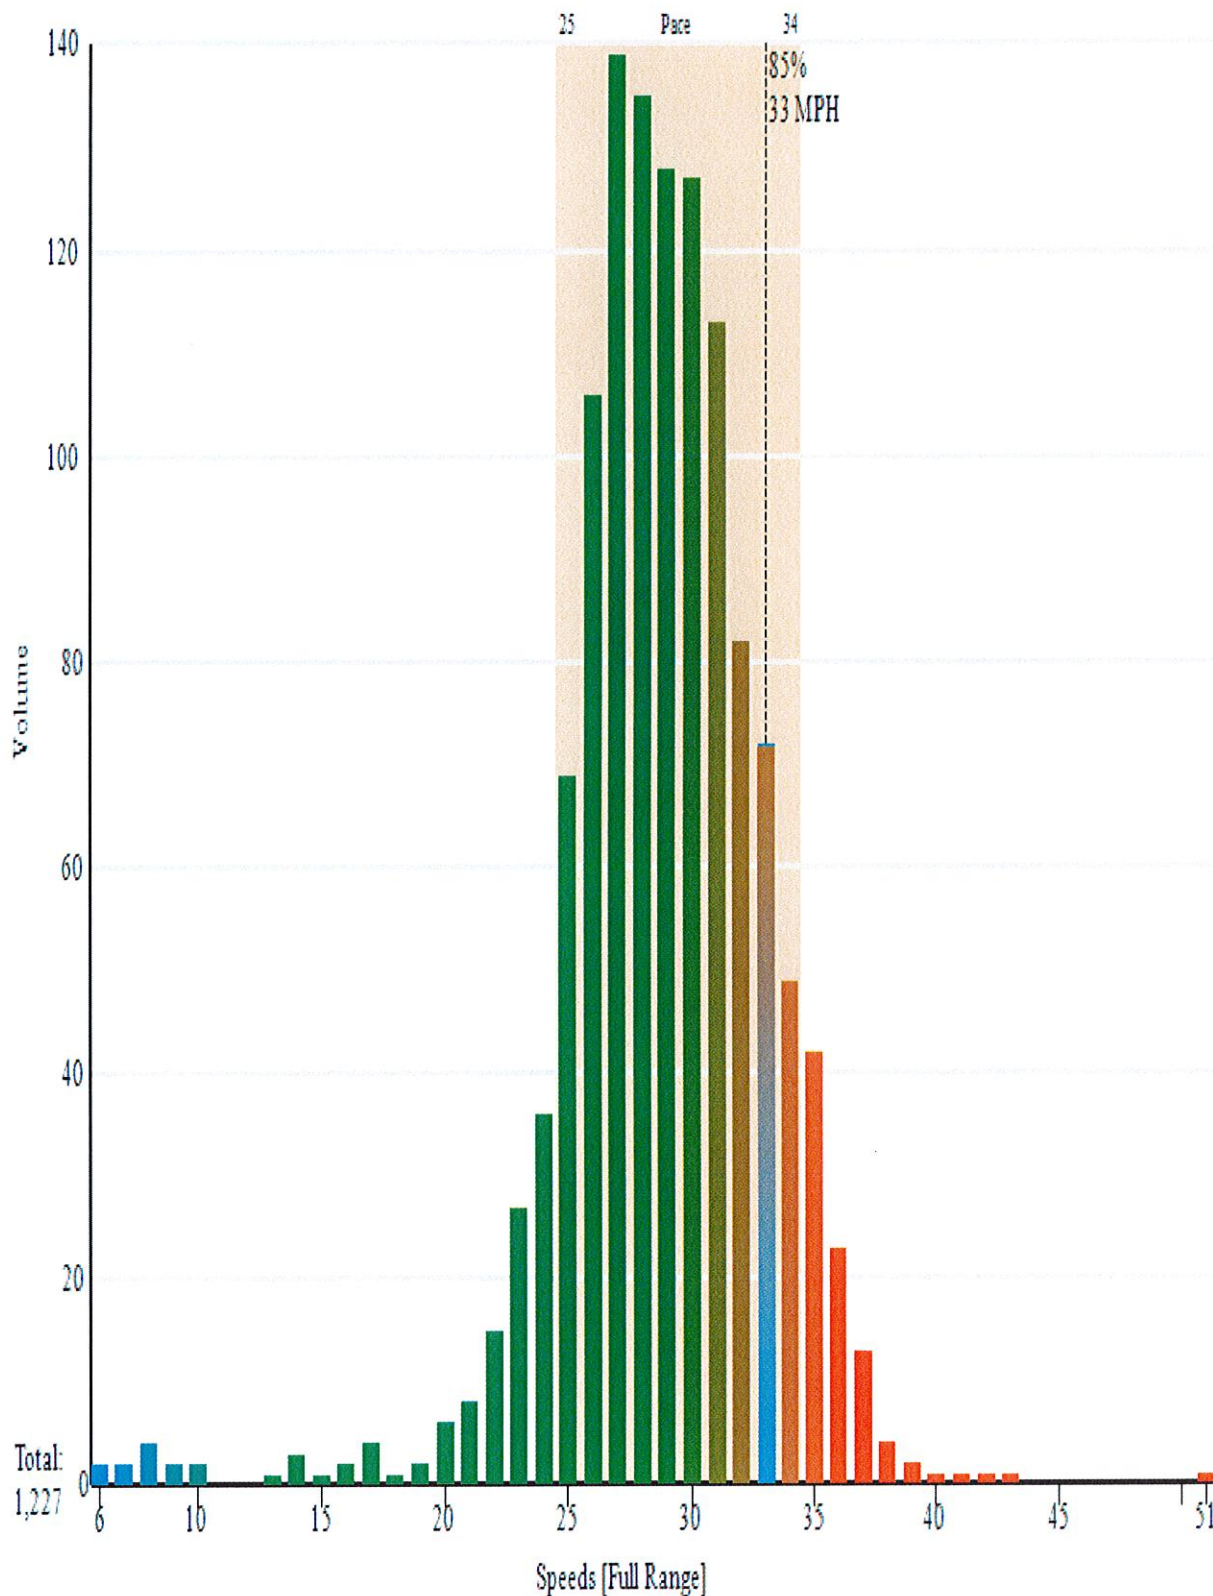

**Place Currently Not Set  
Traffic Survey Summary**

Location: 7 Pine Plain Rd.  
Start Date: 6/14/2022  
End Date: 6/16/2022

Zone: Residential  
Start Time: 23:45:45  
End Time: 09:39:08  
Travel Direction: N

Speed	1 - 19	20 - 21	22 - 23	24 - 25	26 - 27	28 - 29	30 - 31	32 - 33	34 - 35	36 - 37	38 - 39	40 - 999
Volume	26	14	42	105	245	263	240	154	91	36	6	5
% of Total	2.11%	1.14%	3.42%	8.55%	19.96%	21.43%	19.55%	12.55%	7.41%	2.93%	0.48%	0.4%
									Total Vehicles: 1227			

Speed Statistics		10 MPH Pace		Number Exceeding Limit				
Posted	25	Pace Speed	25 to 34	Speed	25+	35+	45+	Total
#At/Under Limit	187	# in Pace	1020	Number	993	46	1	1040
# Over Limit	1040	% in Pace	83.12%	Percent	80.92%	3.74%	0.08%	84.75%
Average Speed	28.81	85% Percentile	33					

**Place Currently Not Set  
Speed/Volume Graph**

Location: 7 Pine Plain Rd.  
 Dates: 6/14/2022 to 6/16/2022  
 85th Percentile: 33 MPH

Zone: Residential  
 Speed Limit: 25 MPH  
 Pace: 25 to 34

Travel Direction: N