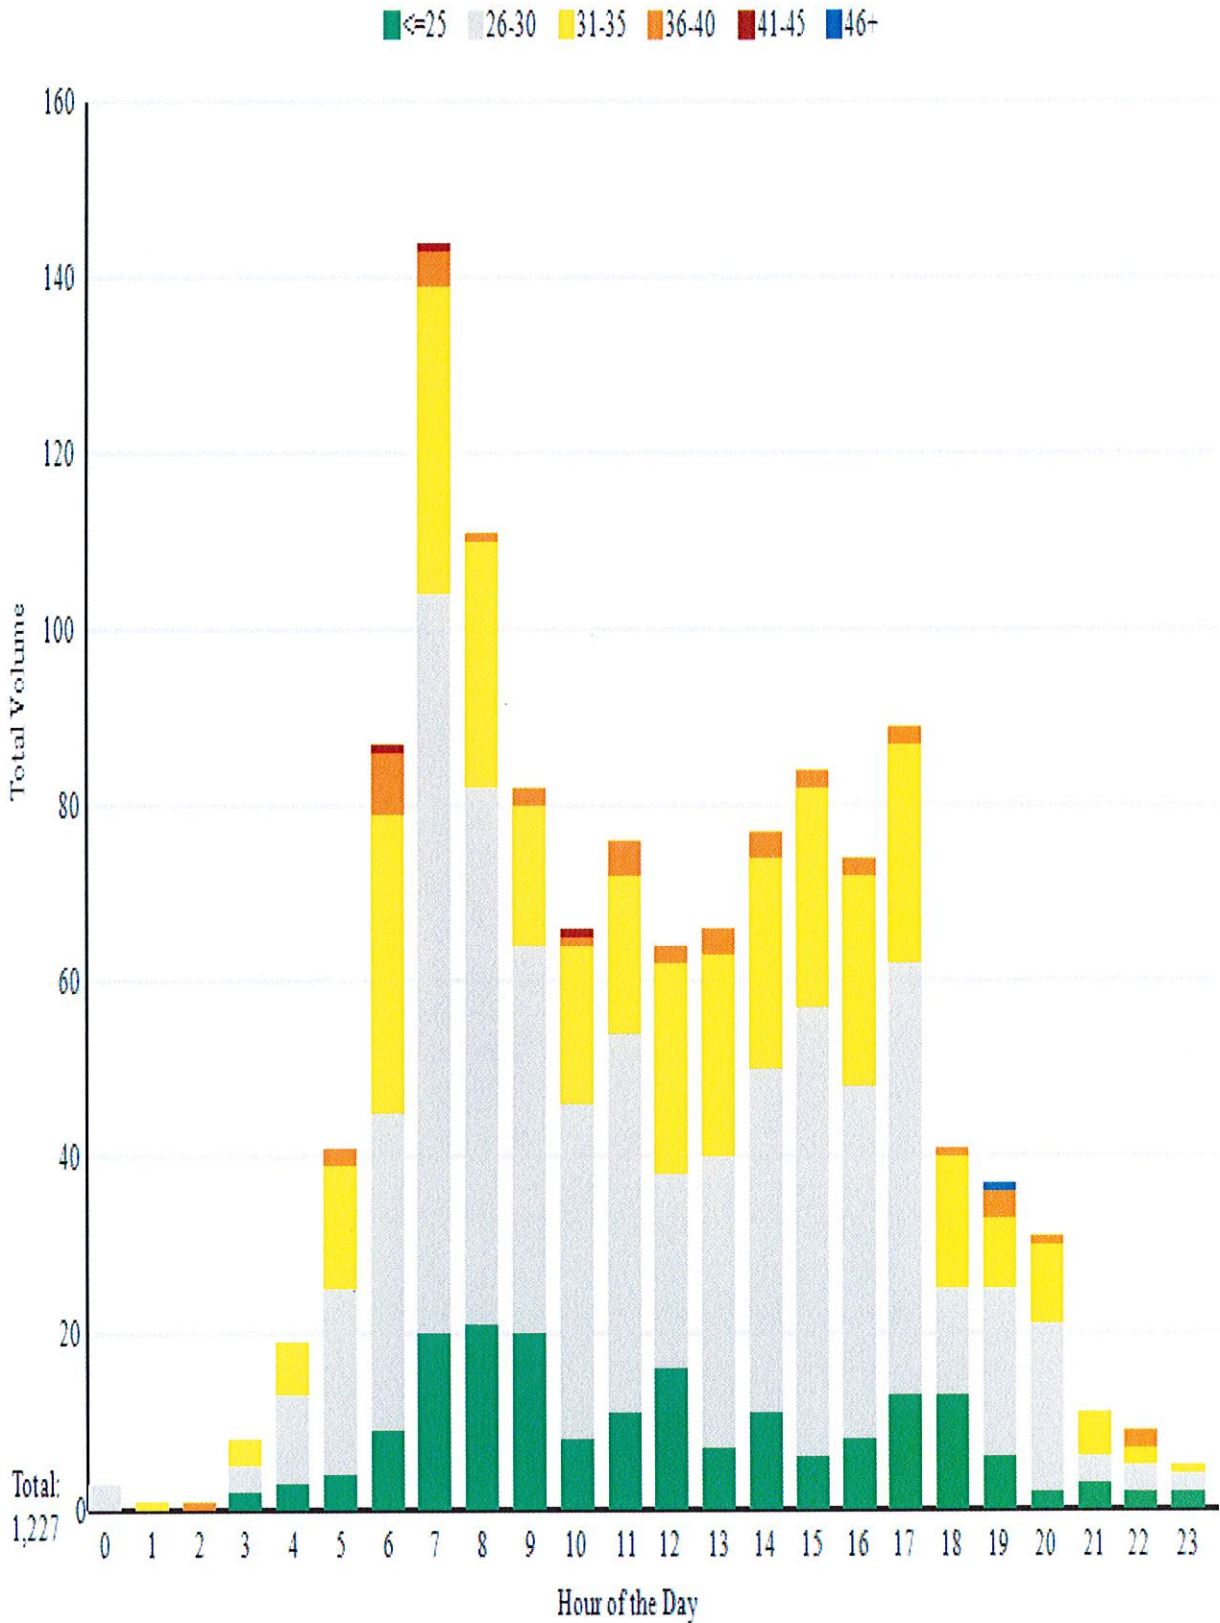

Speed Statistics		10 MPH Pace		Number Exceeding Limit				
Posted	25	Pace Speed	25 to 34	Speed	25+	35+	45+	Total
#At/Under Limit	187	# in Pace	1020	Number	993	46	1	1040
# Over Limit	1040	% in Pace	83.12%	Percent	80.92%	3.74%	0.08%	84.75%
Average Speed	28.81	85% Percentile	33					

**Place Currently Not Set  
Speed/Volume Graph**

Location: 7 Pine Plain Rd.  
 Dates: 6/14/2022 to 6/16/2022  
 85th Percentile: 33 MPH

Zone: Residential  
 Speed Limit: 25 MPH  
 Pace: 25 to 34

Travel Direction: N

**Place Currently Not Set  
Speed/Time/Volume Graph**

Location: 7 Pine Plain Rd.  
Dates: 6/14/2022 to 6/16/2022

Zone: Residential  
Speed Limit: 25 MPH

Travel Direction: N

**Place Currently Not Set  
Selective Time Survey**

Combined Totals:  
409

**Selective Time Survey Mask**

All data from the survey is masked to show only that 'time frame' of interest. Daily totals represent the visible unmasked data.