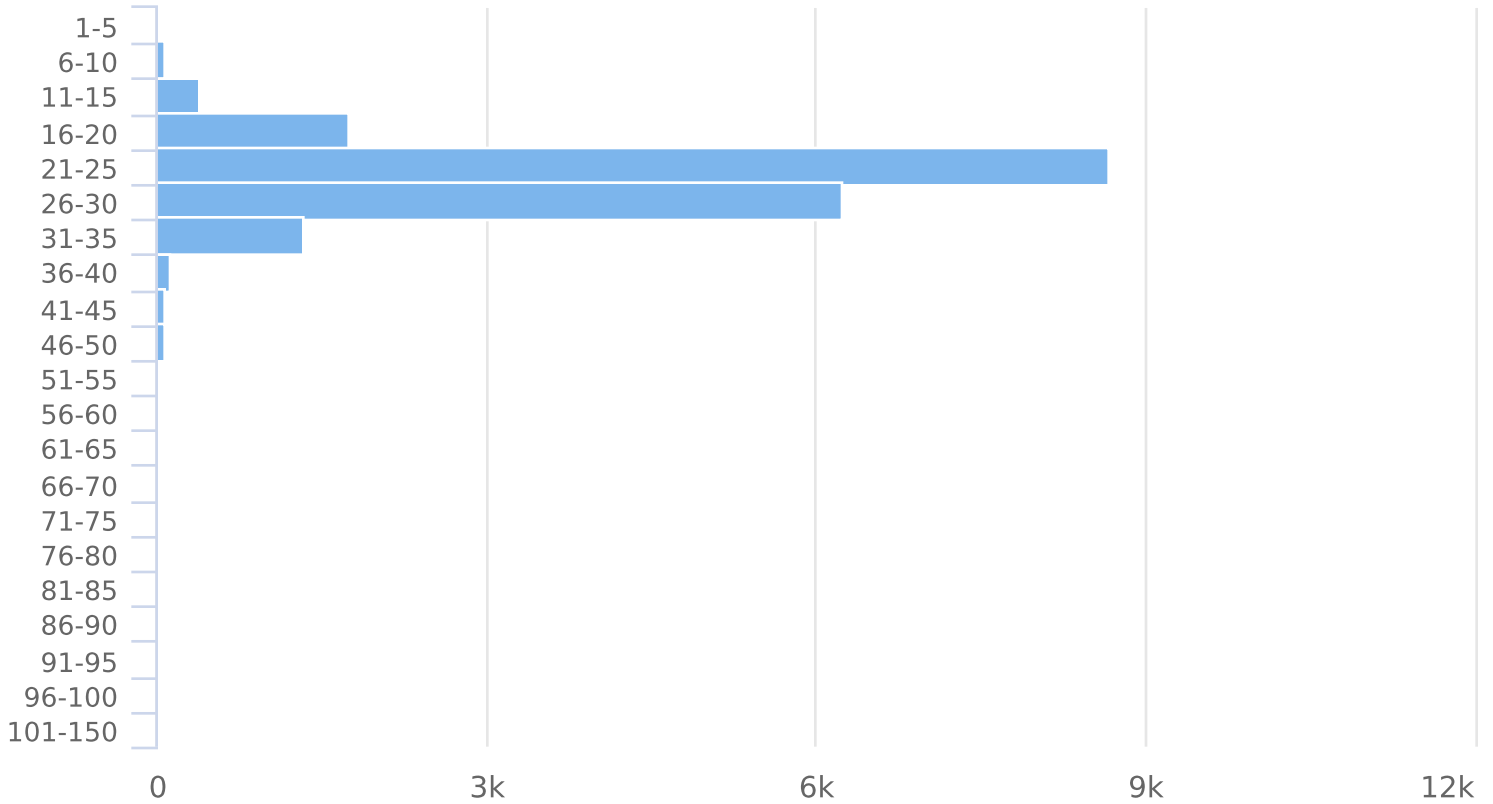

Start: 2023-04-24

End: 2023-05-14

Times: 5:00-21:59

Speed Bins: Size 5, Range 1 to 150

Time View: By 15 Min (Total Volumes)

Time	1 to 5	6 to 10	11 to 15	16 to 20	21 to 25	26 to 30	31 to 35	36 to 40	41 to 45	46 to 50	51 to 55	56 to 60	61 to 65	66 to 70	71 to 75	76 to 80	81 to 85	86 to 90	91 to 95	96 to 100	101 to 150	Avg Speed	Total
20:00	0	0	4	31	207	138	23	4	0	0	0	0	0	0	0	0	0	0	0	0	0	24.8	407
20:30	0	1	0	1	8	18	1	0	0	0	0	0	0	0	0	0	0	0	0	0	0	25.7	29
20:45	0	0	0	3	16	17	2	0	0	0	0	0	0	0	0	0	0	0	0	0	0	25.7	38
21:00	0	0	0	18	110	81	23	2	0	0	0	0	0	0	0	0	0	0	0	0	0	25.5	234
Total	0	72	388	1744	8679	6236	1344	120	15	1	0	0	0	0	0	0	0	0	0	0	0	24.8	18599

Start: 2023-04-24
End: 2023-05-14
Times: 5:00-21:59

Speed Bins: Size 5, Range 1 to 150
Time View: By 15 Min (Total Volumes)

Total Volume by Speed Distribution

Volume over Time