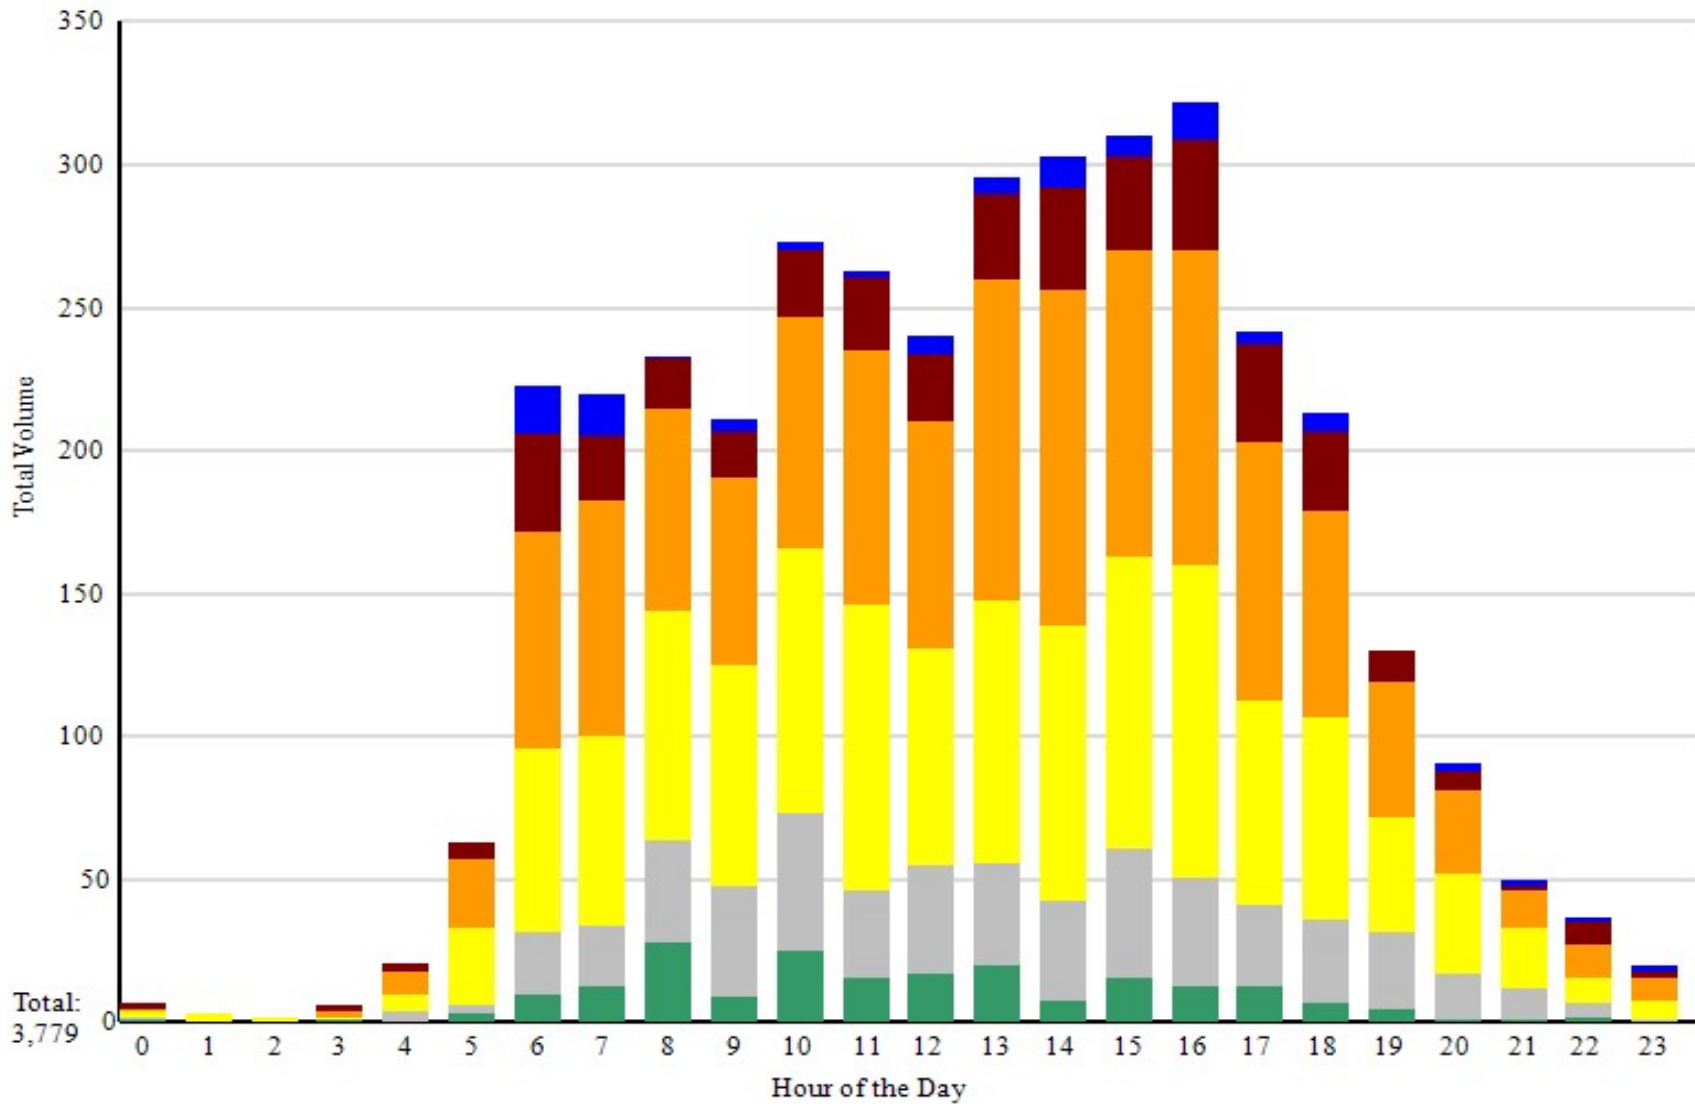

Speed Statistics		10 MPH Pace		Number Exceeding Limit				
Posted	25	Pace Speed	31 to 40	Speed	25+	35+	45+	Total
#At/Under Limit	209	# in Pace	2547	Number	1764	1701	105	3570
# Over Limit	3570	% in Pace	67.39%	Percent	46.67%	45.01%	2.77%	94.46%
Average Speed	34.77	85% Percentile	40					

Place Currently Not Set
Speed/Volume Graph

Location: Jackman St (64)
Dates: 8/29/2022 to 9/5/2022

Zone: Residential
Speed Limit: 25 MPH

Travel Direction: E

**Place Currently Not Set
Speed/Time/Volume Graph**

Location: Jackman St (64)
Dates: 8/29/2022 to 9/5/2022

Zone: Residential
Speed Limit: 25 MPH

Travel Direction: E

■ <=25
 ■ 26-30
 ■ 31-35
 ■ 36-40
 ■ 41-45
 ■ 46+

**Place Currently Not Set
Traffic Summary Week**

Location: Jackman St (64)
8/29/2022 to 9/4/2022

Zone: Residential
Travel Direction: E

	Mon 29 Aug	Tue 30 Aug	Wed 31 Aug	Thu 01 Sep	Fri 02 Sep	Sat 03 Sep	Sun 04 Sep	Weekday Average	Weekend Average
Midnight	0	0	1	0	1	0	1	0	0
1:00	0	0	0	0	0	2	1	0	1
2:00	0	0	0	0	0	1	1	0	1
3:00	0	0	1	0	0	3	1	0	2
4:00	0	5	4	4	4	0	2	3	1
5:00	0	12	19	14	10	5	3	11	4
6:00	0	44	59	68	30	11	11	40	11
7:00	0	57	47	47	30	16	23	36	19
8:00	0	51	46	43	26	28	39	33	33
9:00	0	39	35	36	35	37	29	29	33
10:00	0	45	47	53	43	52	33	37	42
11:00	0	41	39	43	55	50	35	35	42
12:00	0	37	30	32	46	55	40	29	47
13:00	0	49	50	57	50	44	46	41	45
14:00	0	51	64	60	58	39	31	46	35
15:00	0	71	55	69	61	26	28	51	27
16:00	0	56	89	57	50	42	28	50	35
17:00	0	33	53	55	41	41	19	36	30
18:00	0	40	38	53	40	26	16	34	21
19:00	0	20	33	26	20	10	21	19	15
20:00	0	20	16	20	16	12	7	14	9
21:00	1	10	4	7	9	11	8	6	9
22:00	2	4	6	6	8	7	4	5	5
23:00	4	1	2	1	6	1	5	2	3
Totals	7	686	738	751	639	519	432	564	475