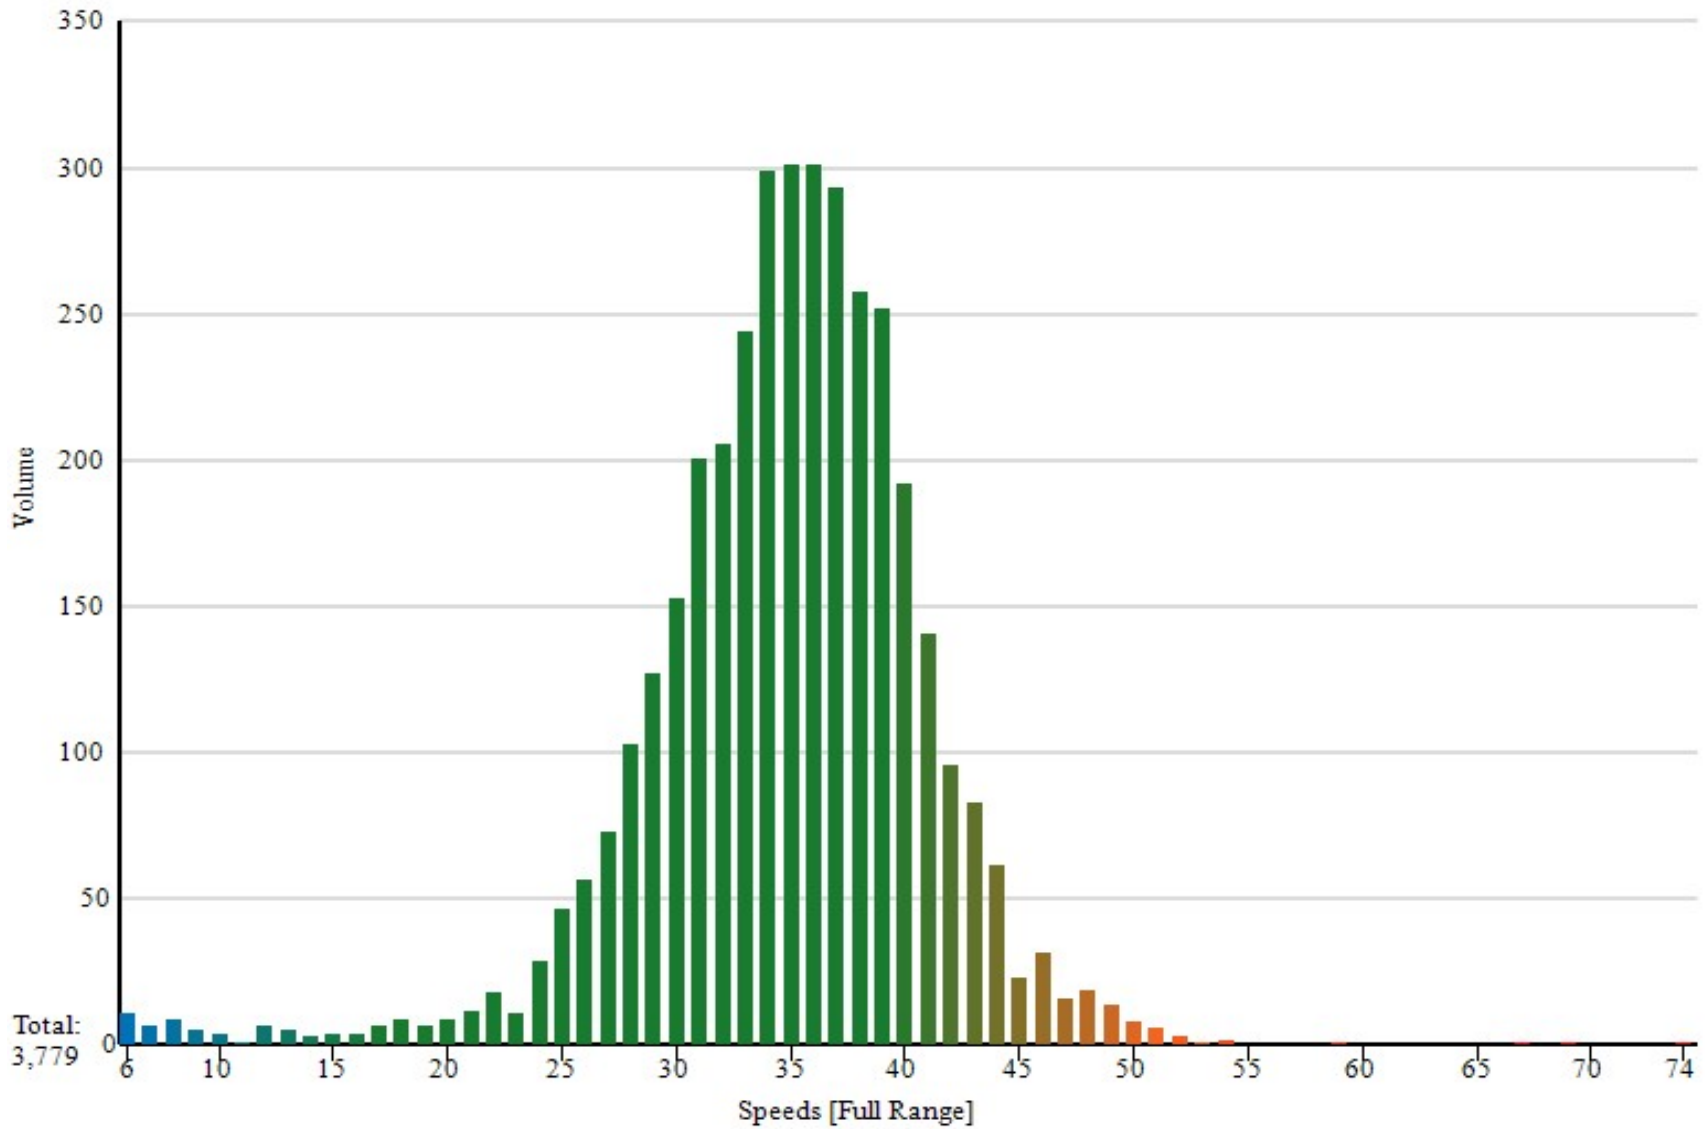

**Place Currently Not Set
Traffic Survey Summary**

Location: Jackman St (64)
Start Date: 8/29/2022
End Date: 9/5/2022

Zone: Residential
Start Time: 21:59:01
End Time: 04:39:37
Travel Direction: E

Speed	1 - 19	20 - 21	22 - 23	24 - 25	26 - 27	28 - 29	30 - 31	32 - 33	34 - 35	36 - 37	38 - 39	40 - 999
Volume	83	21	29	76	130	230	354	450	600	594	510	702
% of Total	2.19%	0.55%	0.76%	2.01%	3.44%	6.08%	9.36%	11.9%	15.87%	15.71%	13.49%	18.57%
									Total Vehicles: 3779			

Speed Statistics		10 MPH Pace		Number Exceeding Limit				
Posted	25	Pace Speed	31 to 40	Speed	25+	35+	45+	Total
#At/Under Limit	209	# in Pace	2547	Number	1764	1701	105	3570
# Over Limit	3570	% in Pace	67.39%	Percent	46.67%	45.01%	2.77%	94.46%
Average Speed	34.77	85% Percentile	40					

Place Currently Not Set
Speed/Volume Graph

Location: Jackman St (64)
Dates: 8/29/2022 to 9/5/2022

Zone: Residential
Speed Limit: 25 MPH

Travel Direction: E

**Place Currently Not Set
Speed/Time/Volume Graph**

Location: Jackman St (64)
8/29/2022 to 9/4/2022

Zone: Residential
Travel Direction: E

	Mon 29 Aug	Tue 30 Aug	Wed 31 Aug	Thu 01 Sep	Fri 02 Sep	Sat 03 Sep	Sun 04 Sep	Weekday Average	Weekend Average
Midnight	0	0	1	0	1	0	1	0	0
1:00	0	0	0	0	0	2	1	0	1
2:00	0	0	0	0	0	1	1	0	1
3:00	0	0	1	0	0	3	1	0	2
4:00	0	5	4	4	4	0	2	3	1
5:00	0	12	19	14	10	5	3	11	4
6:00	0	44	59	68	30	11	11	40	11
7:00	0	57	47	47	30	16	23	36	19
8:00	0	51	46	43	26	28	39	33	33
9:00	0	39	35	36	35	37	29	29	33
10:00	0	45	47	53	43	52	33	37	42
11:00	0	41	39	43	55	50	35	35	42
12:00	0	37	30	32	46	55	40	29	47
13:00	0	49	50	57	50	44	46	41	45
14:00	0	51	64	60	58	39	31	46	35
15:00	0	71	55	69	61	26	28	51	27
16:00	0	56	89	57	50	42	28	50	35
17:00	0	33	53	55	41	41	19	36	30
18:00	0	40	38	53	40	26	16	34	21
19:00	0	20	33	26	20	10	21	19	15
20:00	0	20	16	20	16	12	7	14	9
21:00	1	10	4	7	9	11	8	6	9
22:00	2	4	6	6	8	7	4	5	5
23:00	4	1	2	1	6	1	5	2	3
Totals	7	686	738	751	639	519	432	564	475