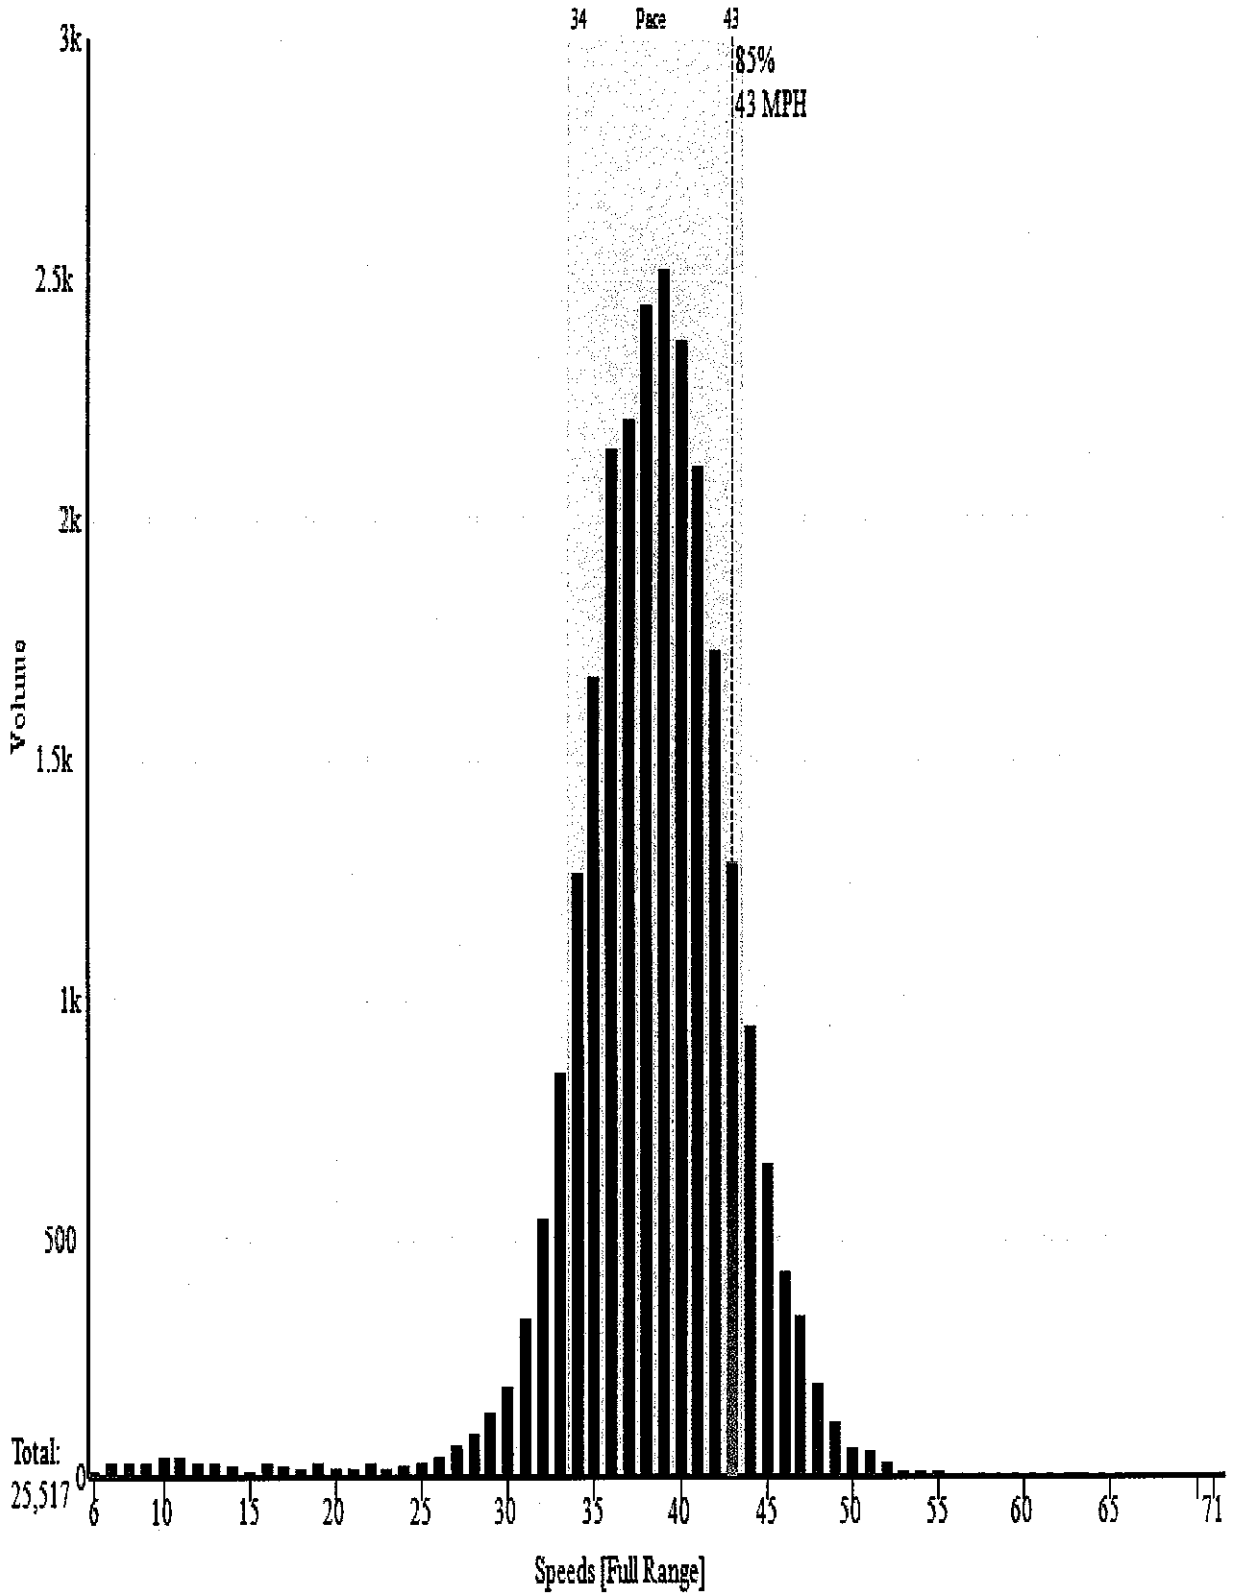

Speed	1 - 19	20 - 21	22 - 23	24 - 25	26 - 27	28 - 29	30 - 31	32 - 33	34 - 35	36 - 37	38 - 39	40 - 999
Volume	435	46	51	59	117	233	524	1384	2938	4354	4973	10403
% of Total	1.7%	0.18%	0.19%	0.23%	0.45%	0.91%	2.05%	5.42%	11.51%	17.06%	19.48%	40.76%
									Total Vehicles: 25517			

Speed Statistics		10 MPH Pace		Number Exceeding Limit				
Posted	35	Pace Speed	34 to 43	Speed	35+	45+	55+	Total
#At/Under Limit	5787	# in Pace	19754	Number	18413	1286	31	19730
# Over Limit	19730	% in Pace	77.41%	Percent	72.15%	5.03%	0.12%	77.32%
Average Speed	38.2	85% Percentile	43					

Place Currently Not Set  
Speed/Volume Graph

Location: 133 Central St.  
Dates: 9/5/2020 to 9/14/2020  
85th Percentile: 43 MPH

Zone: Residential  
Speed Limit: 35 MPH  
Pace: 34 to 43

Travel Direction: N

**Place Currently Not Set  
Speed/Time/Volume Graph**

Location: 133 Central St.  
Dates: 9/5/2020 to 9/14/2020

Zone: Residential  
Speed Limit: 35 MPH

Travel Direction: N

≤35
  36-40
  41-45
  46-50
  51-55
  56+