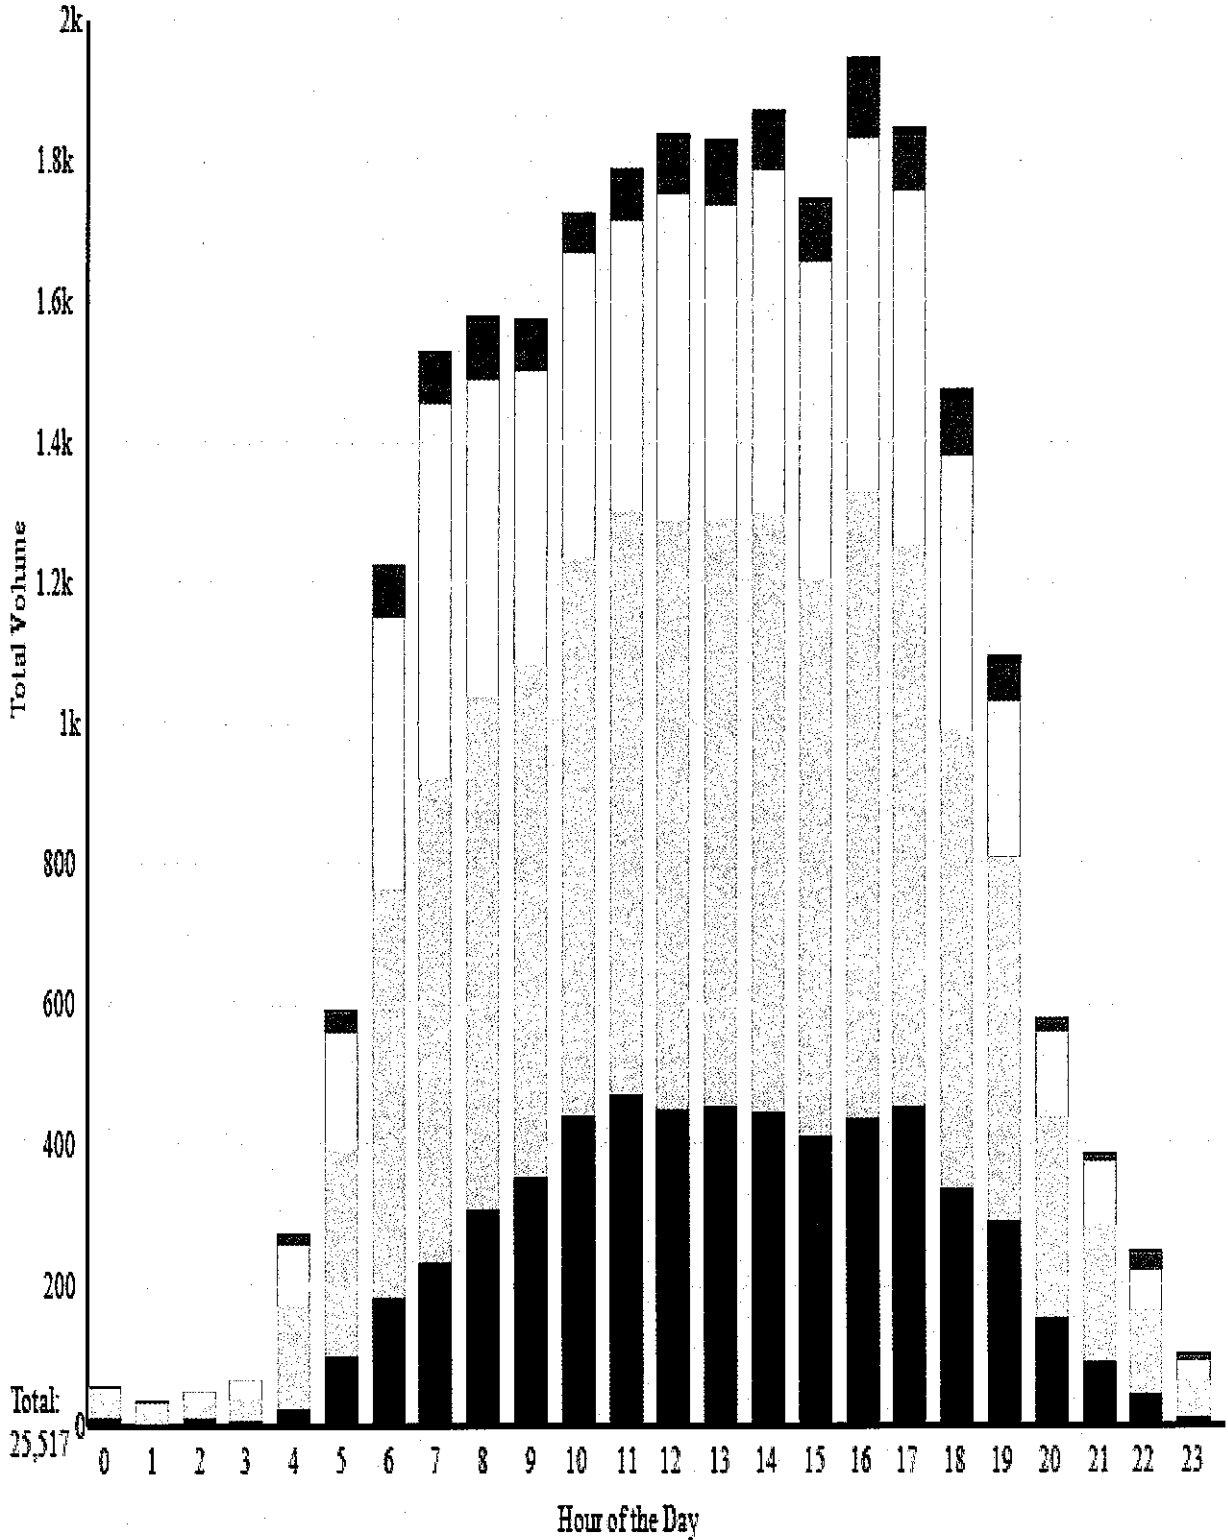

Speed Statistics		10 MPH Pace		Number Exceeding Limit				
Posted	35	Pace Speed	34 to 43	Speed	35+	45+	55+	Total
#At/Under Limit	5787	# in Pace	19754	Number	18413	1286	31	19730
# Over Limit	19730	% in Pace	77.41%	Percent	72.15%	5.03%	0.12%	77.32%
Average Speed	38.2	85% Percentile	43					

Place Currently Not Set  
Speed/Volume Graph

Location: 133 Central St.  
Dates: 9/5/2020 to 9/14/2020  
85th Percentile: 43 MPH

Zone: Residential  
Speed Limit: 35 MPH  
Pace: 34 to 43

Travel Direction: N

**Place Currently Not Set  
Speed/Time/Volume Graph**

Location: 133 Central St.  
Dates: 9/5/2020 to 9/14/2020

Zone: Residential  
Speed Limit: 35 MPH

Travel Direction: N

≤35
  36-40
  41-45
  46-50
  51-55
  56+

**Combined Totals:**  
4393

**Selective Time Survey Mask**

All data from the survey is masked to show only that 'time frame' of interest. Daily totals represent the visible unmasked data.